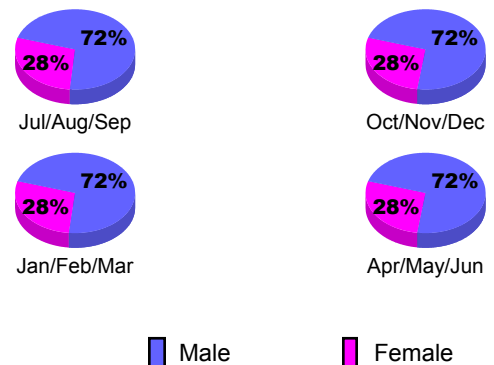

Gender Comparison 2009-2010