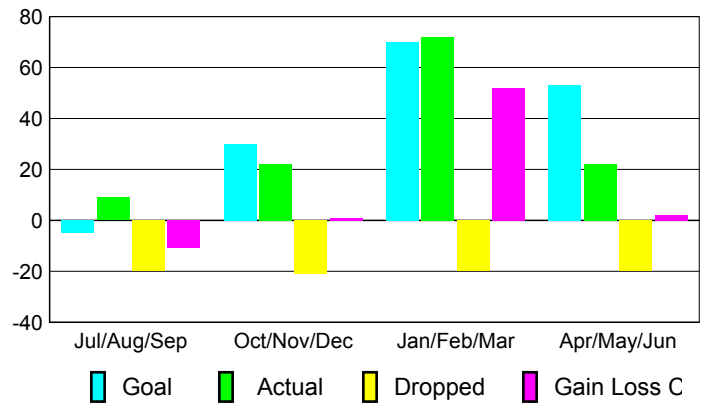

Membership Results 2009-2010

Goal, New, Dropped, Gain/Loss