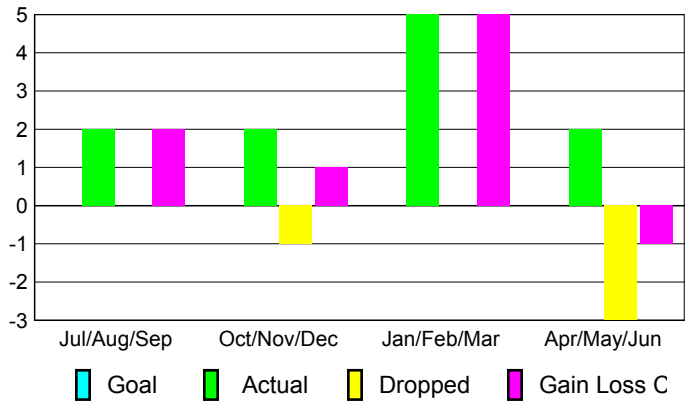

Membership Results 2009-2010

Goal, New, Dropped, Gain/Loss