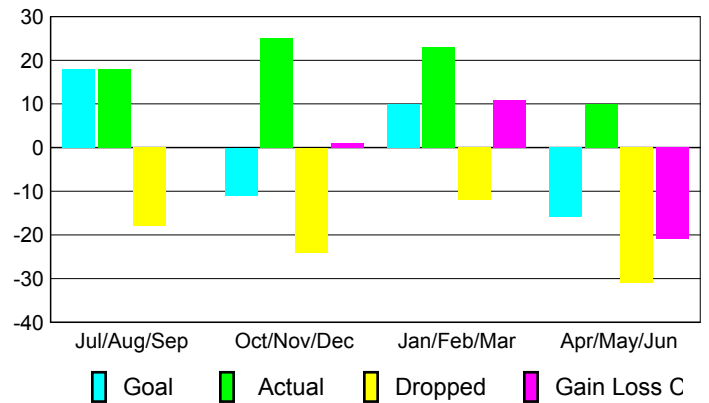

Membership Results 2009-2010

Goal, New, Dropped, Gain/Loss