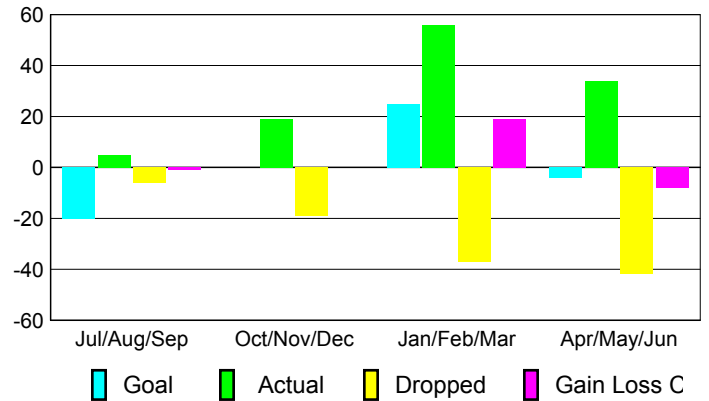

Membership Results 2009-2010

Goal, New, Dropped, Gain/Loss