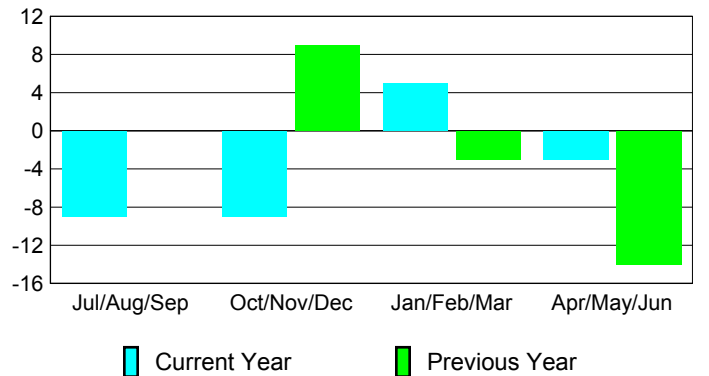

Gender Comparison 2009-2010

Jul/Aug/Sep

Oct/Nov/Dec

Jan/Feb/Mar

Apr/May/June

■ Male

■ Female