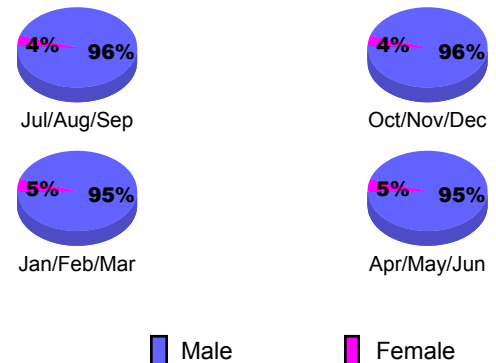

YTD Status Quo Clubs 2009-2010

Status Quo Clubs Compared to Status Quo Members

Gender Comparison 2009-2010

2009-2010 GMT Quarterly Report for District (or Undistricted) **District 107 A ALAND**

GMT: **JON BJARNI THORSTEINSSO**