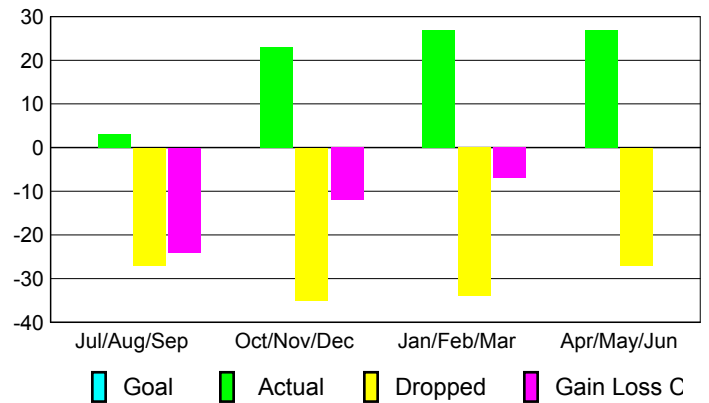

Membership Results 2009-2010

Goal, New, Dropped, Gain/Loss