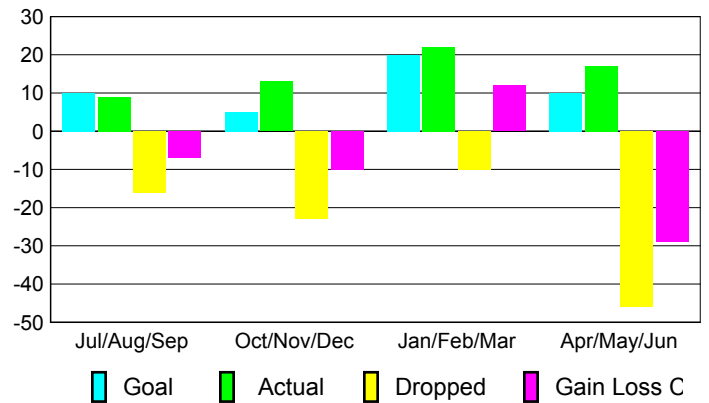

Membership Results 2009-2010

Goal, New, Dropped, Gain/Loss