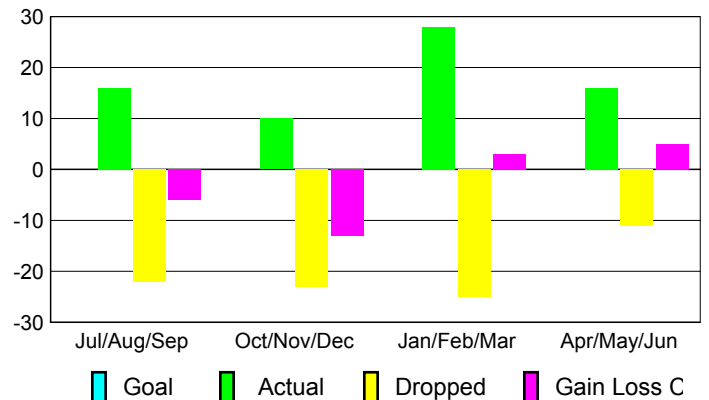

Membership Results 2009-2010

Goal, New, Dropped, Gain/Loss

Comparison of Membership Gain/Loss

Current Year Compared to the Previous Year