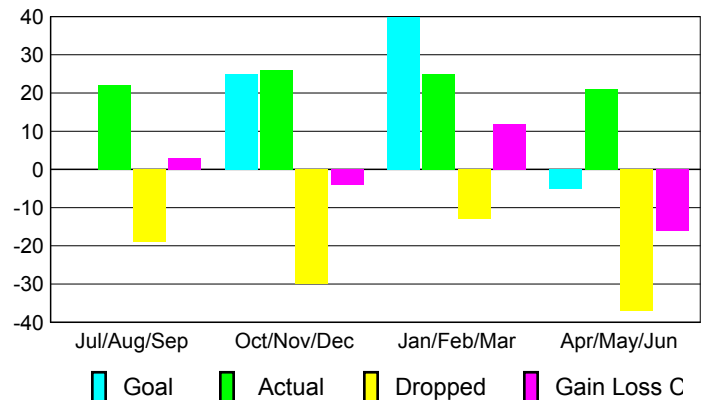

Membership Results 2009-2010

Goal, New, Dropped, Gain/Loss