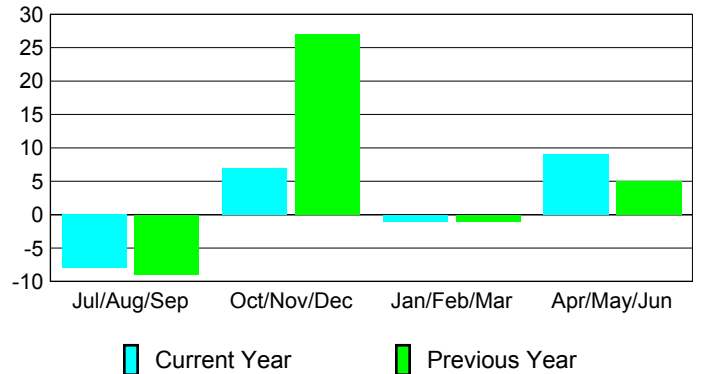

Comparison of Membership Gain/Loss

Current Year Compared to the Previous Year