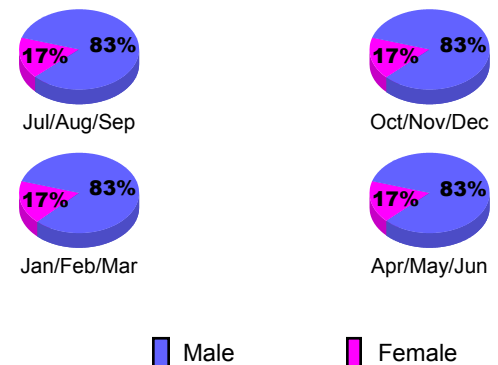

Gender Comparison 2009-2010