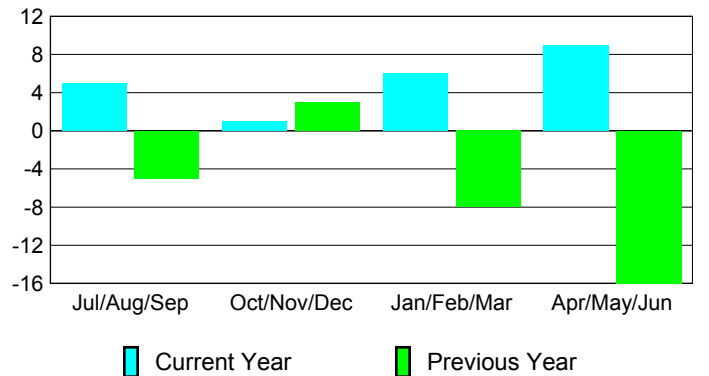

Comparison of Membership Gain/Loss

Current Year Compared to the Previous Year