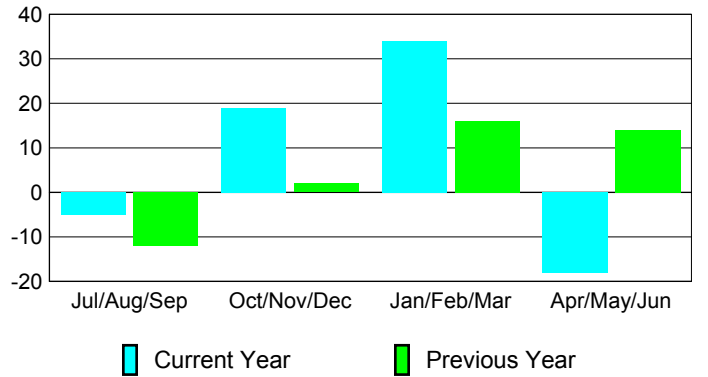

Comparison of Membership Gain/Loss

Current Year Compared to the Previous Year