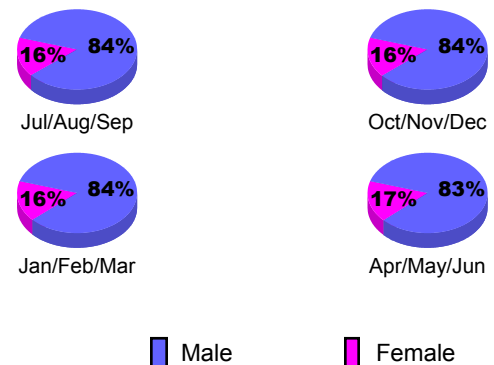

Gender Comparison 2009-2010