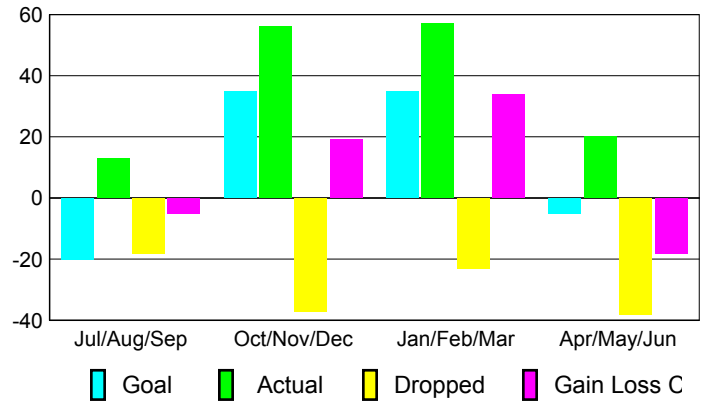

Membership Results 2009-2010

Goal, New, Dropped, Gain/Loss