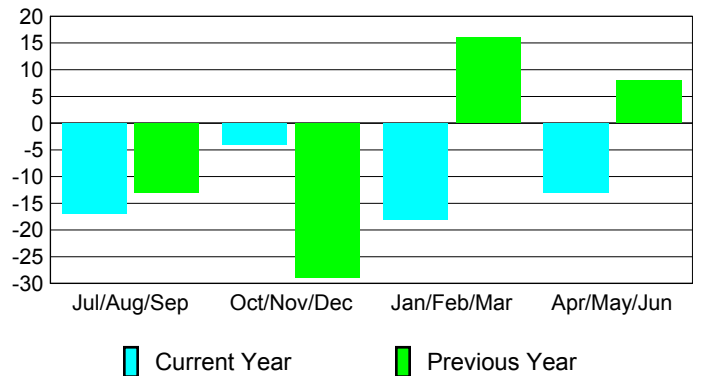

Comparison of Membership Gain/Loss

Current Year Compared to the Previous Year