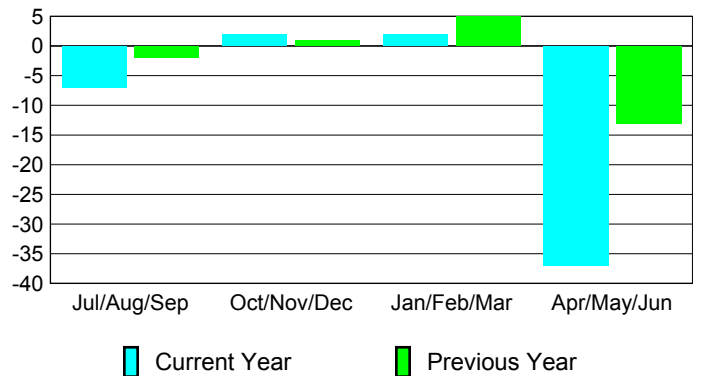

Comparison of Membership Gain/Loss

Current Year Compared to the Previous Year