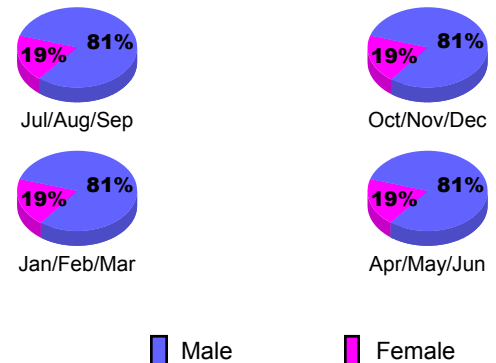

Gender Comparison 2009-2010