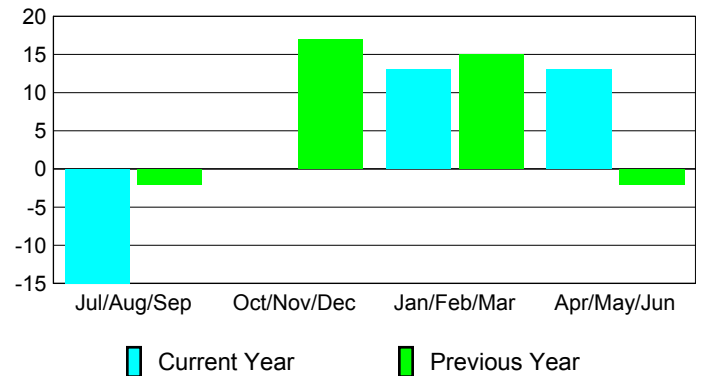

Gender Comparison 2009-2010

Male

Female