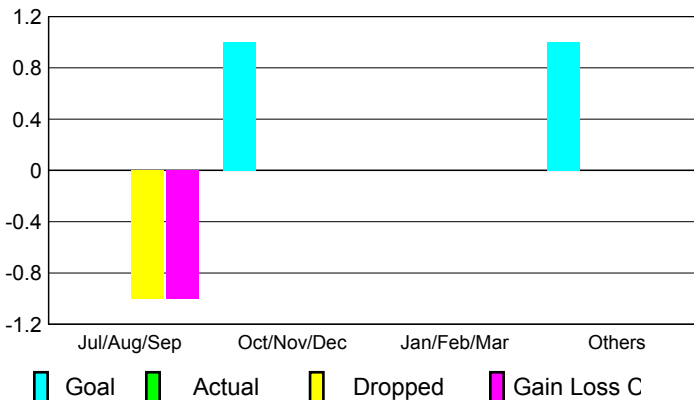

Club Results 2009-2010

Goal, New, Dropped, Gain/Loss

Comparison of Club Gain/Loss

Current Year Compared to the Previous Year

YTD Status Quo Clubs 2009-2010

Status Quo Clubs Compared to Status Quo Members

MEMBERSHIP