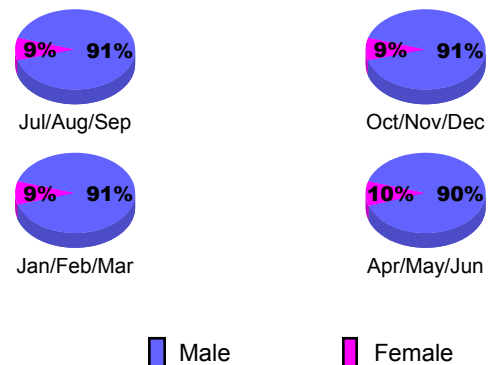

Gender Comparison 2009-2010