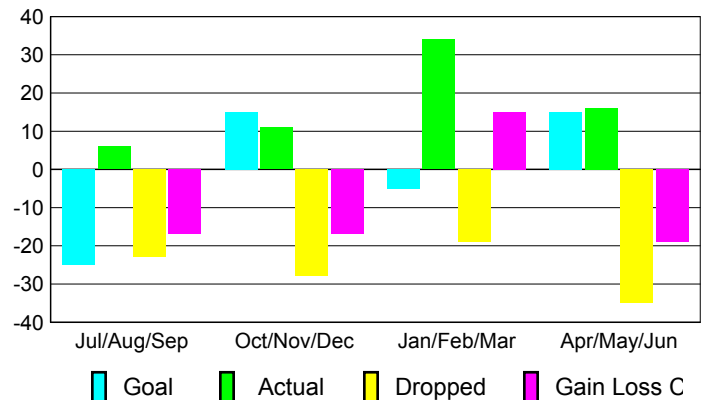

Membership Results 2009-2010

Goal, New, Dropped, Gain/Loss

Comparison of Membership Gain/Loss

Current Year Compared to the Previous Year