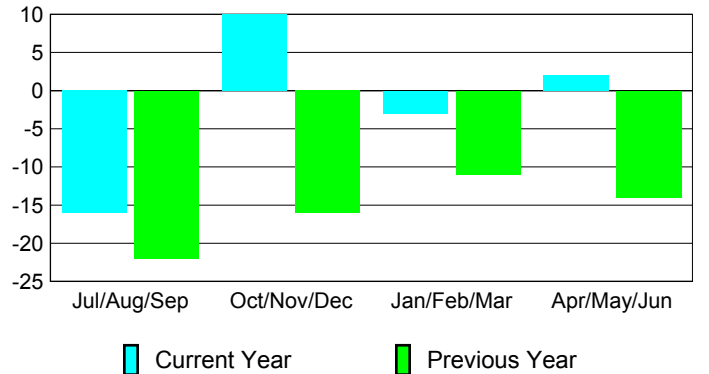

Comparison of Membership Gain/Loss

Current Year Compared to the Previous Year