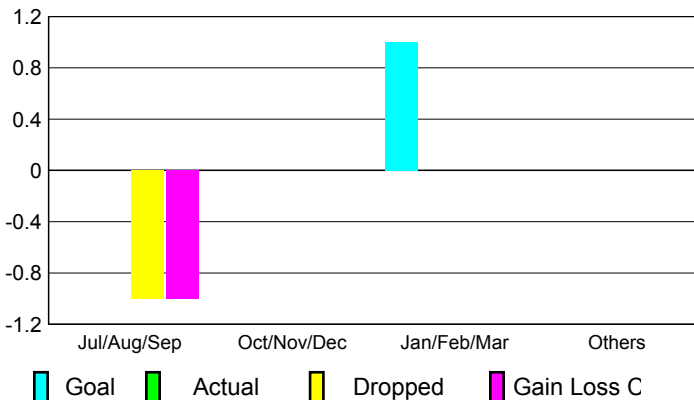

2009-2010 GMT Quarterly Report for District (or Undistricted) **District 104 H**

GMT: **JON BJARNI THORSTEINSSO**

Location: **NORWAY**

GMT CA: **4**

CLUBS

**Club Results
2009-2010**

**Clubs
2008-2009**

Month	New Club Goal	Actual New Clubs	Actual Dropped Clubs	Gain/Loss of Clubs	Gain/Loss of Clubs
Jul/Aug/Sep	0	0	-1	-1	0
Oct/Nov/Dec	0	0	0	0	0
Jan/Feb/Mar	1	0	0	0	0
Apr/May/June	0	0	0	0	0
Totals	1	0	-1	-1	0

Club Results 2009-2010

Goal, New, Dropped, Gain/Loss

Comparison of Club Gain/Loss

Current Year Compared to the Previous Year