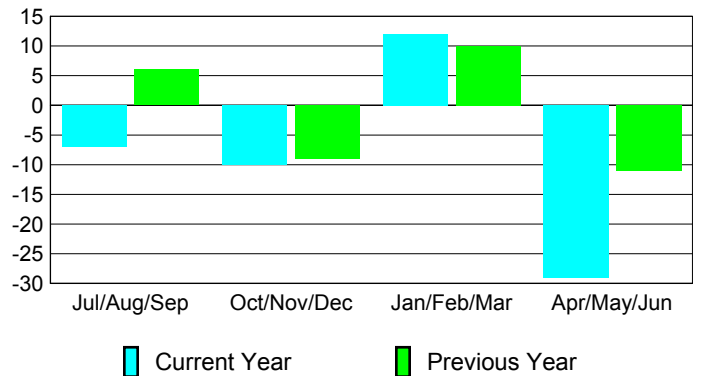

Comparison of Membership Gain/Loss

Current Year Compared to the Previous Year