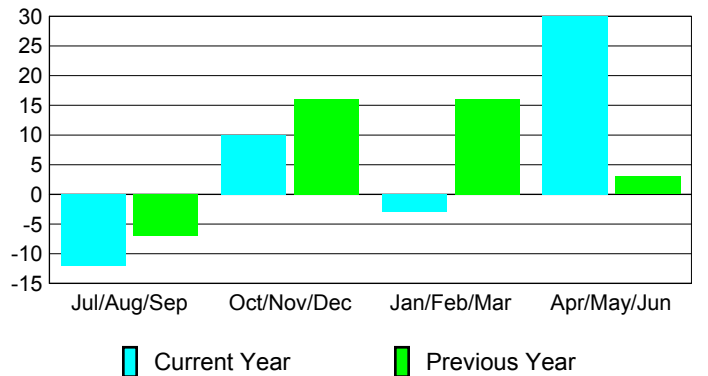

Gender Comparison 2009-2010

Jul/Aug/Sep

Oct/Nov/Dec

Jan/Feb/Mar

Apr/May/June

Male

Female