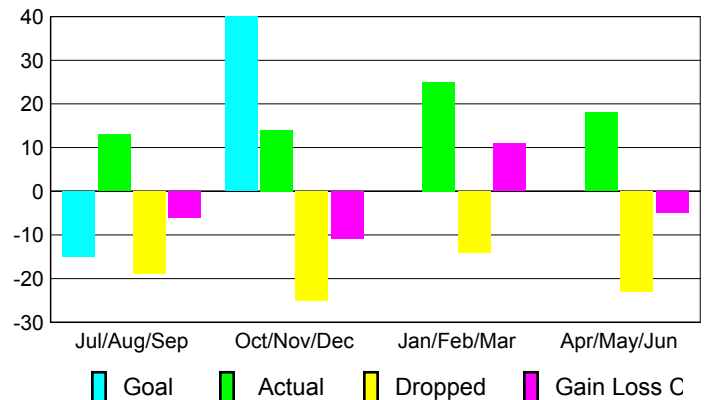

Membership Results 2009-2010

Goal, New, Dropped, Gain/Loss

Comparison of Membership Gain/Loss

Current Year Compared to the Previous Year