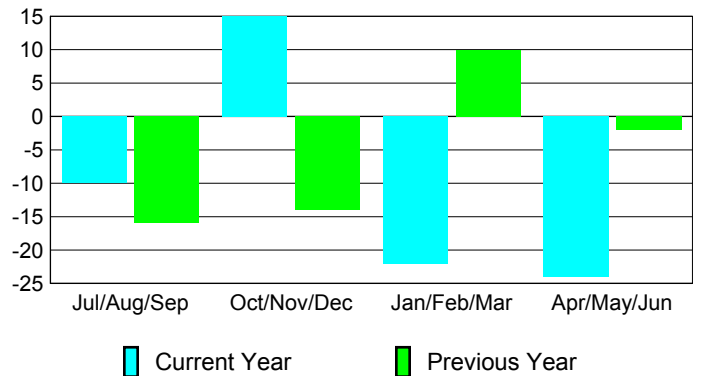

Comparison of Membership Gain/Loss

Current Year Compared to the Previous Year