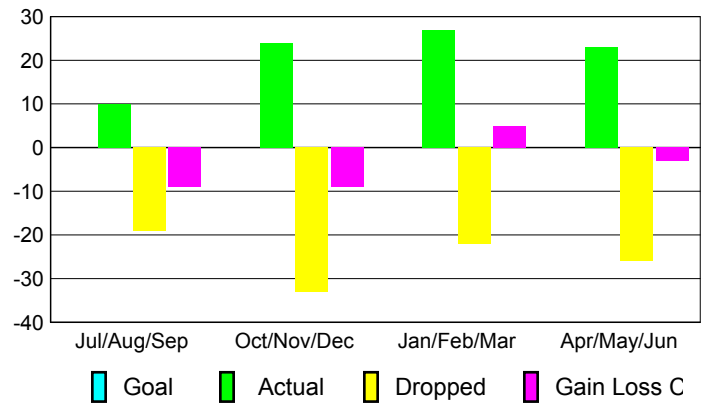

Membership Results 2009-2010

Goal, New, Dropped, Gain/Loss

Comparison of Membership Gain/Loss

Current Year Compared to the Previous Year