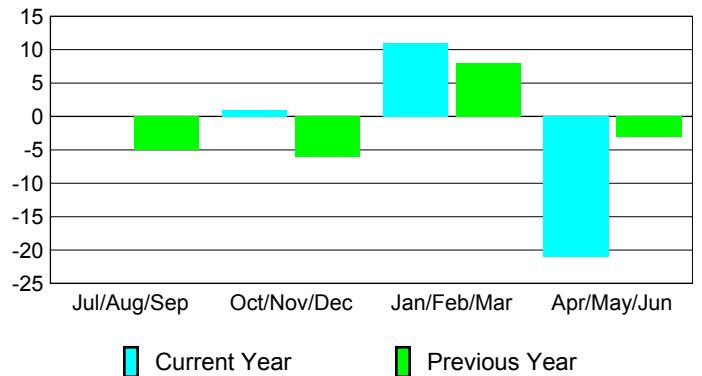

YTD Status Quo Clubs 2009-2010

Status Quo Clubs Compared to Status Quo Members

Gender Comparison 2009-2010

Jul/Aug/Sep

Oct/Nov/Dec

Jan/Feb/Mar

Apr/May/June

Male