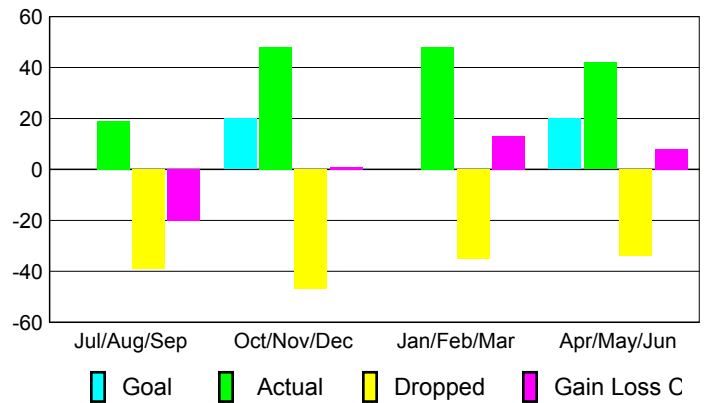

Membership Results 2009-2010

Goal, New, Dropped, Gain/Loss