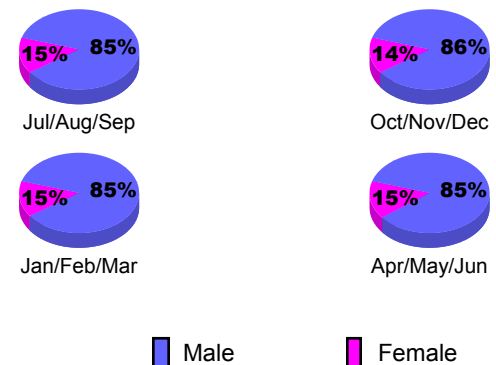

Gender Comparison 2009-2010