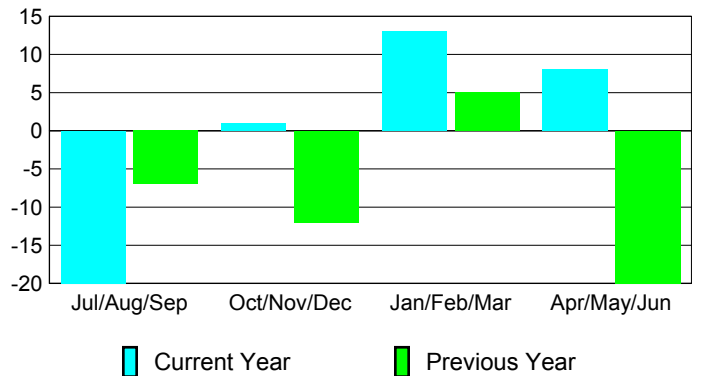

Comparison of Membership Gain/Loss

Current Year Compared to the Previous Year