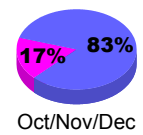

Gender Comparison 2009-2010