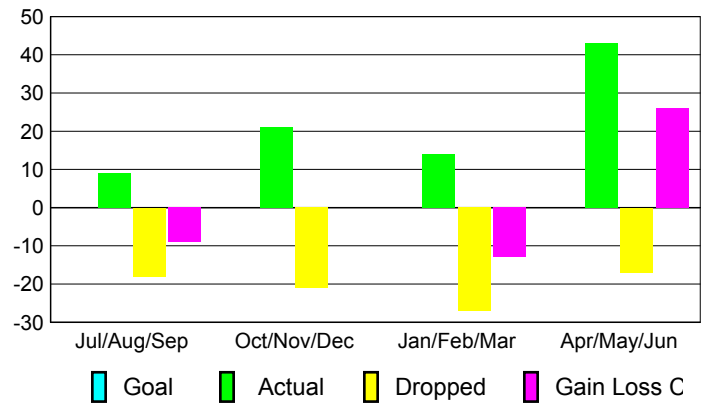

Membership Results 2009-2010

Goal, New, Dropped, Gain/Loss

Comparison of Membership Gain/Loss

Current Year Compared to the Previous Year