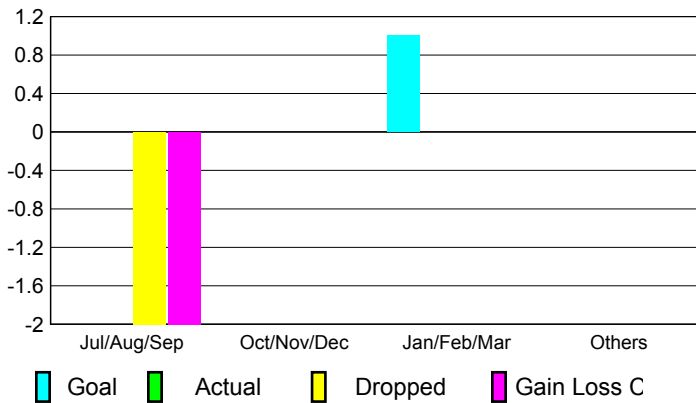

2009-2010 GMT Quarterly Report for District (or Undistricted) **District 101VG**

GMT: JON BJARNI THORSTEINSSO

Location: SWEDEN

GMT CA: 4

CLUBS

<u>Club Results</u> 2009-2010	<u>Clubs</u> 2008-2009

Month	New Club Goal	Actual New Clubs	Actual Dropped Clubs	Gain/Loss of Clubs	Gain/Loss of Clubs
Jul/Aug/Sep	0	0	-2	-2	0
Oct/Nov/Dec	0	0	0	0	0
Jan/Feb/Mar	1	0	0	0	0
Apr/May/June	0	0	0	0	0
Totals	1	0	-2	-2	0

Club Results 2009-2010

Goal, New, Dropped, Gain/Loss