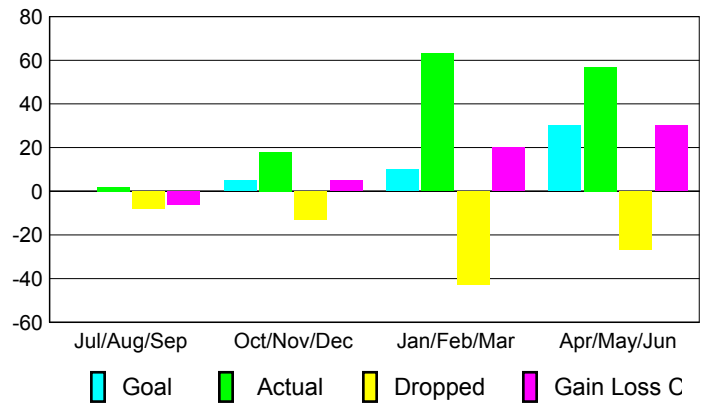

Membership Results 2009-2010

Goal, New, Dropped, Gain/Loss

Comparison of Membership Gain/Loss

Current Year Compared to the Previous Year