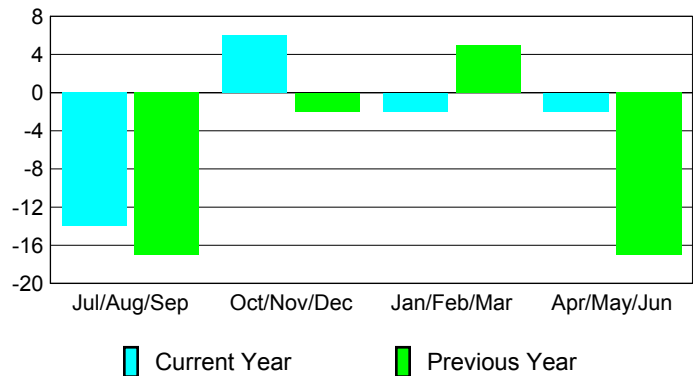

Comparison of Membership Gain/Loss

Current Year Compared to the Previous Year