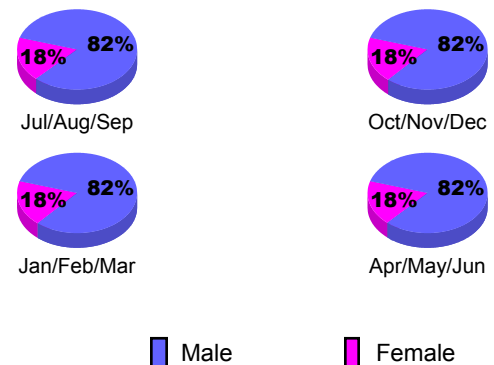

Gender Comparison 2009-2010