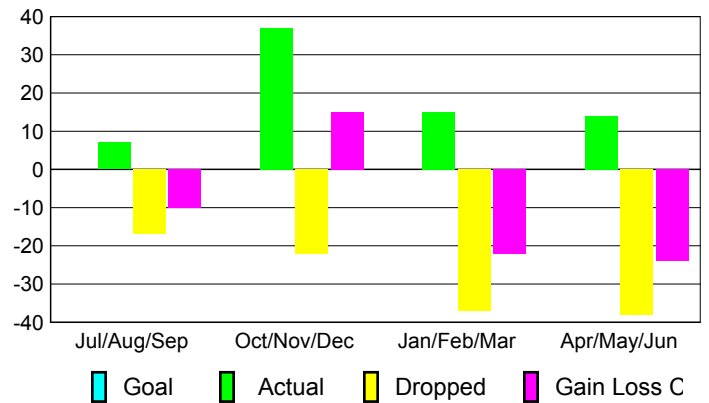

Membership Results 2009-2010

Goal, New, Dropped, Gain/Loss