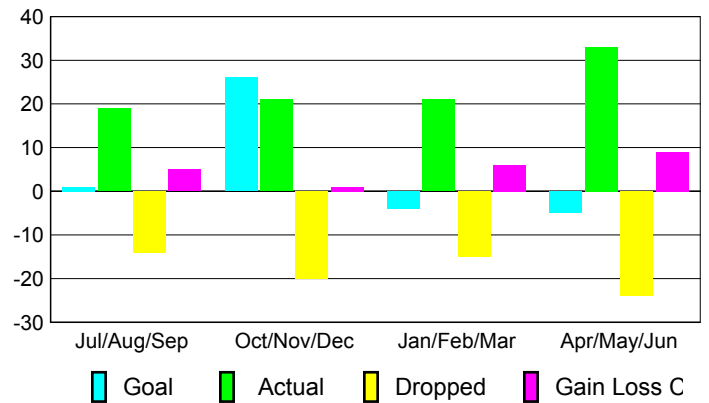

Membership Results 2009-2010

Goal, New, Dropped, Gain/Loss