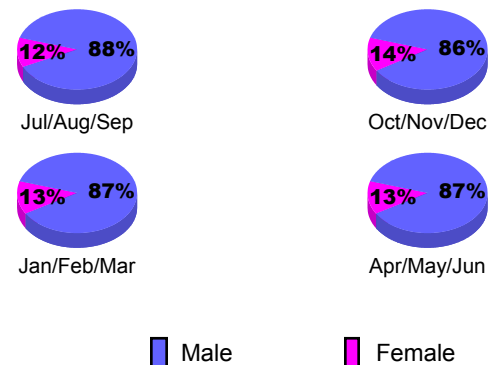

Gender Comparison 2009-2010