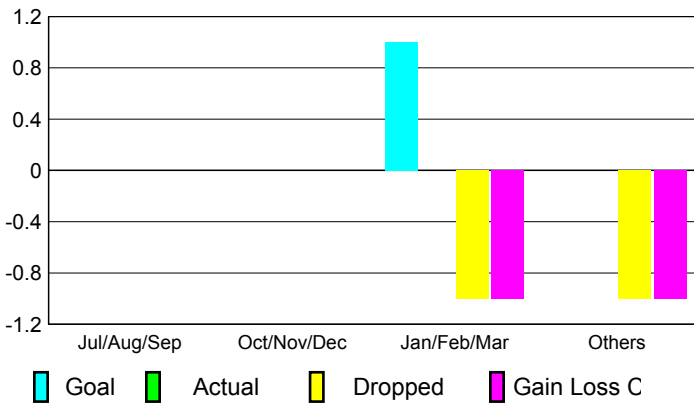

2009-2010 GMT Quarterly Report for District (or Undistricted) **District 107 D**

GMT: **JON BJARNI THORSTEINSSO**

Location: **FINLAND**

GMT CA: **4**

CLUBS

Club Results
2009-2010

Clubs
2008-2009

Month	New Club Goal	Actual New Clubs	Actual Dropped Clubs	Gain/Loss of Clubs	Gain/Loss of Clubs
Jul/Aug/Sep	0	0	0	0	0
Oct/Nov/Dec	0	0	0	0	0
Jan/Feb/Mar	1	0	-1	-1	0
Apr/May/June	0	0	-1	-1	1
Totals	1	0	-2	-2	1

Club Results 2009-2010

Goal, New, Dropped, Gain/Loss