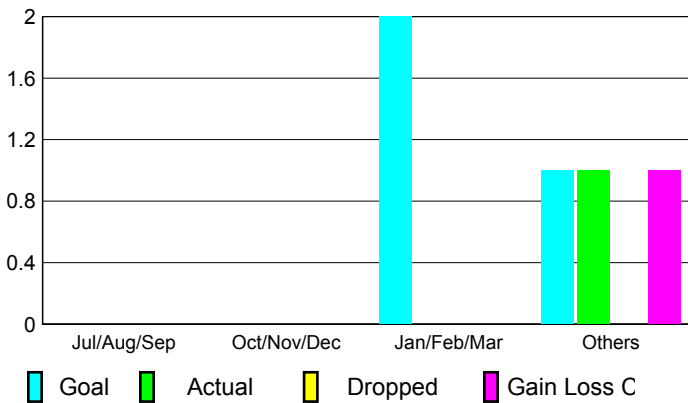

2009-2010 GMT Quarterly Report for District (or Undistricted) **District 107 I**

GMT: **JON BJARNI THORSTEINSSO**

Location: **FINLAND**

GMT CA: **4**

CLUBS

Club Results 2009-2010

Clubs 2008-2009

Month	New Club Goal	Actual New Clubs	Actual Dropped Clubs	Gain/Loss of Clubs	Gain/Loss of Clubs
Jul/Aug/Sep	0	0	0	0	0
Oct/Nov/Dec	0	0	0	0	0
Jan/Feb/Mar	2	0	0	0	0
Apr/May/June	1	1	0	1	1
Totals	3	1	0	1	1

Club Results 2009-2010

Goal, New, Dropped, Gain/Loss

Comparison of Club Gain/Loss

Current Year Compared to the Previous Year