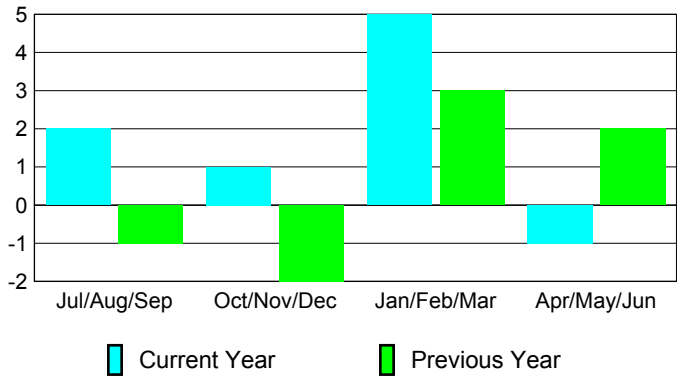

Membership Results 2009-2010

Goal, New, Dropped, Gain/Loss

Comparison of Club Gain/Loss

Current Year Compared to the Previous Year

Comparison of Membership Gain/Loss

Current Year Compared to the Previous Year