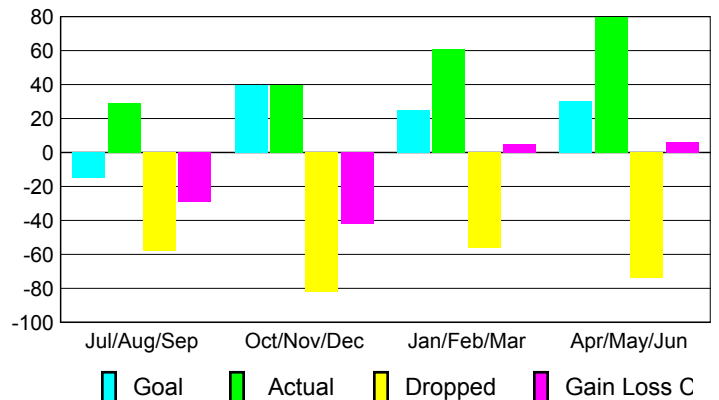

Membership Results 2009-2010

Goal, New, Dropped, Gain/Loss