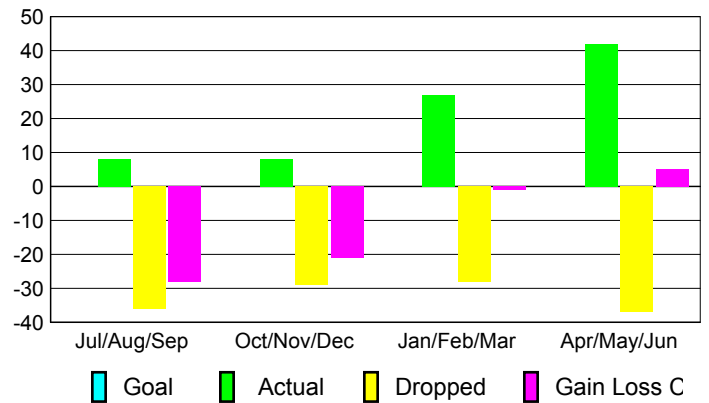

Membership Results 2009-2010

Goal, New, Dropped, Gain/Loss

Comparison of Membership Gain/Loss

Current Year Compared to the Previous Year