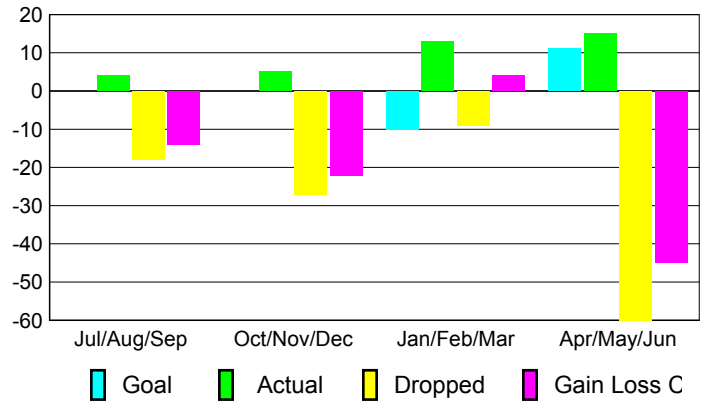

Membership Results 2009-2010

Goal, New, Dropped, Gain/Loss