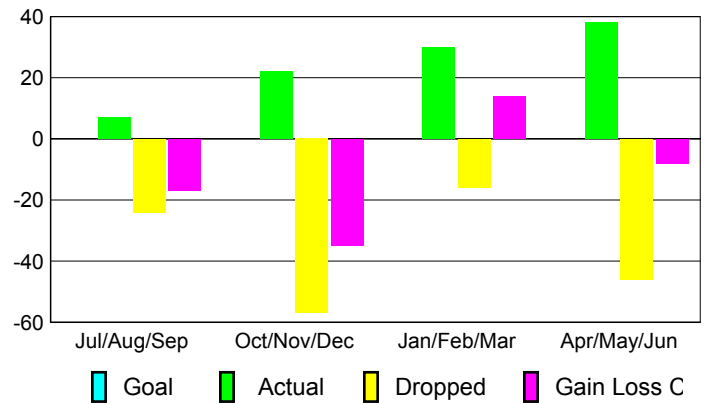

Membership Results 2009-2010

Goal, New, Dropped, Gain/Loss