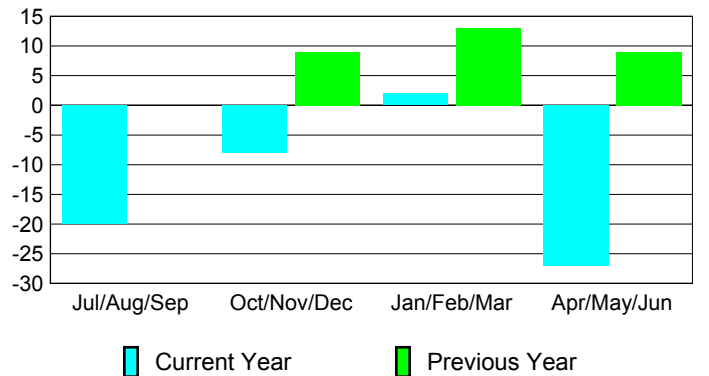

Gender Comparison 2009-2010

Jul/Aug/Sep

Oct/Nov/Dec

Jan/Feb/Mar

Apr/May/June

Male

Female