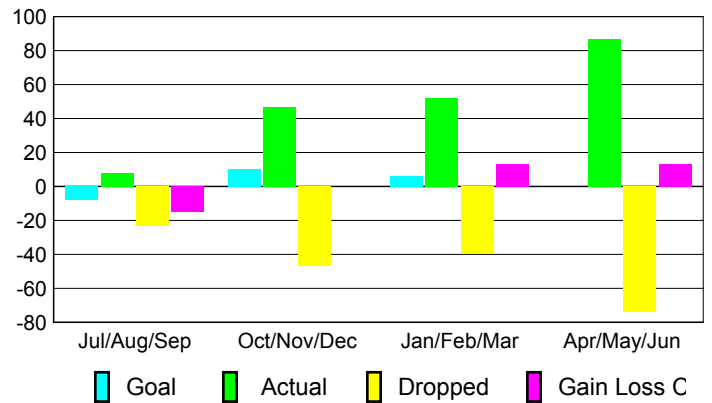

Membership Results 2009-2010

Goal, New, Dropped, Gain/Loss

Comparison of Membership Gain/Loss

Current Year Compared to the Previous Year