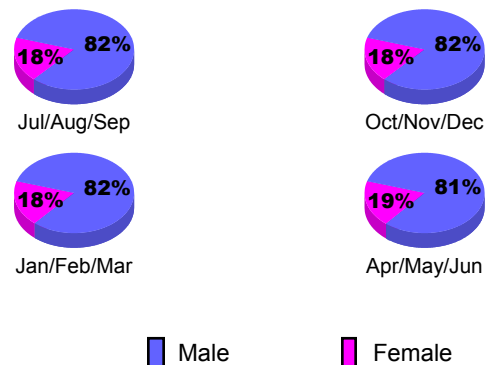

Gender Comparison 2009-2010