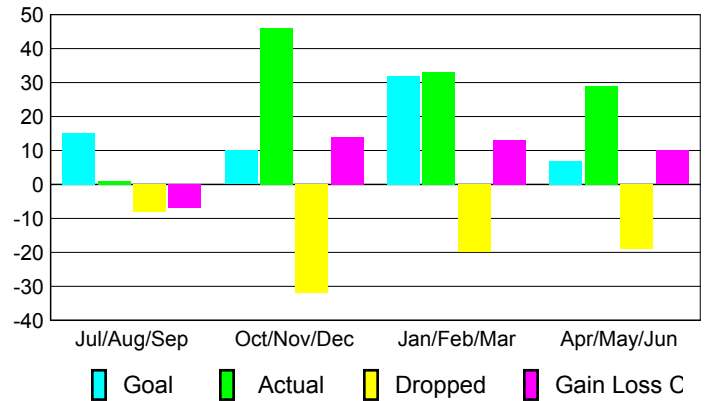

Membership Results 2009-2010

Goal, New, Dropped, Gain/Loss