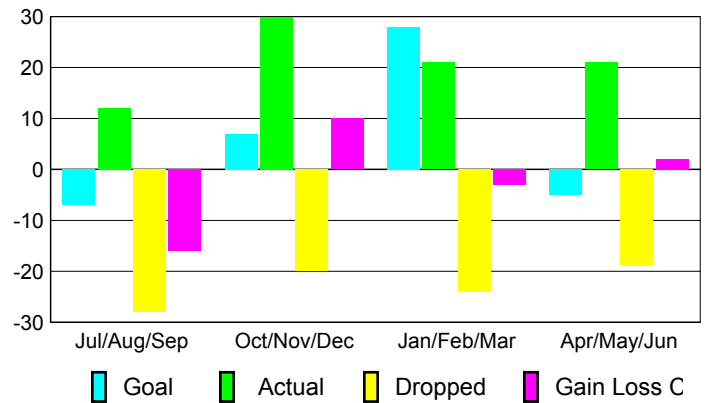

Membership Results 2009-2010

Goal, New, Dropped, Gain/Loss