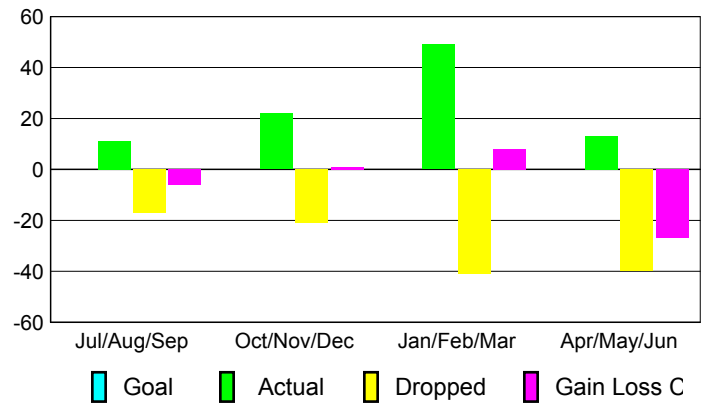

Membership Results 2009-2010

Goal, New, Dropped, Gain/Loss