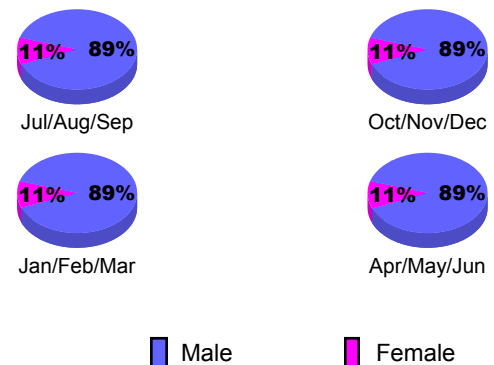

Gender Comparison 2009-2010