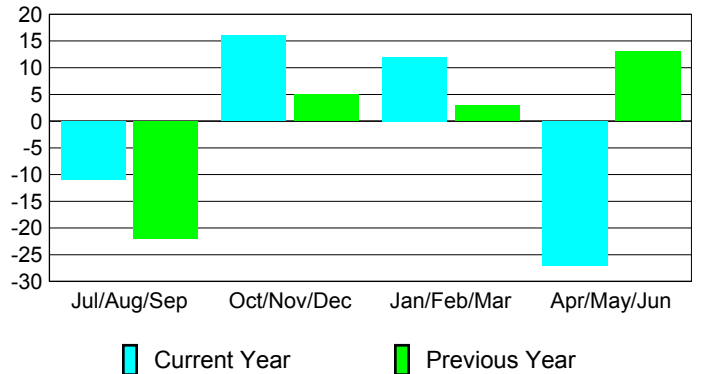

Comparison of Membership Gain/Loss

Current Year Compared to the Previous Year