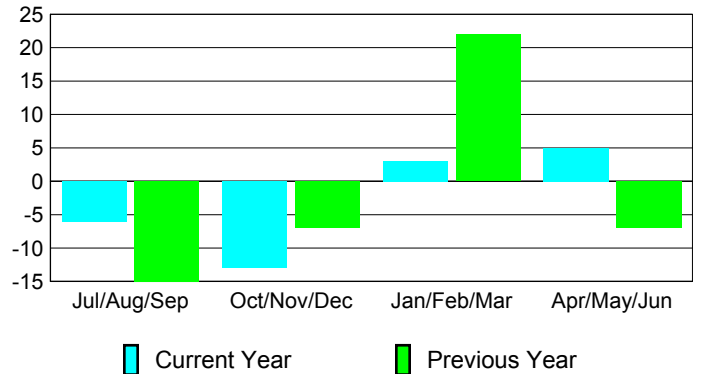

Gender Comparison 2009-2010

Male

Female