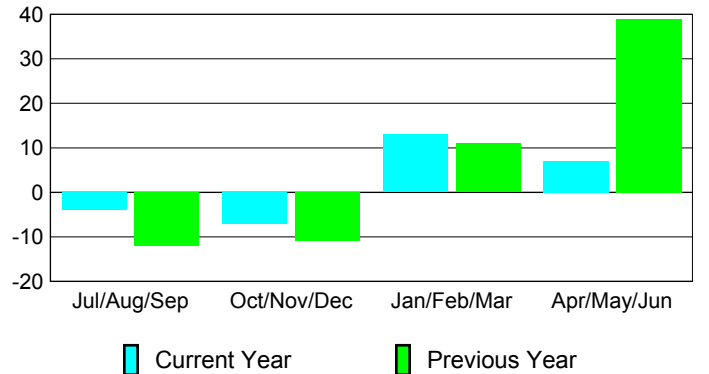

Comparison of Membership Gain/Loss

Current Year Compared to the Previous Year