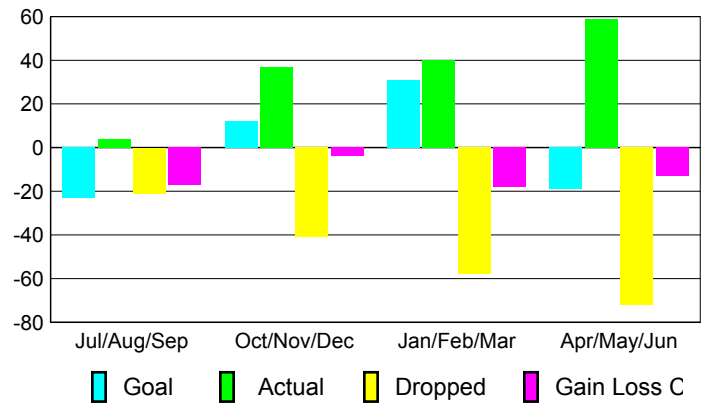

Membership Results 2009-2010

Goal, New, Dropped, Gain/Loss