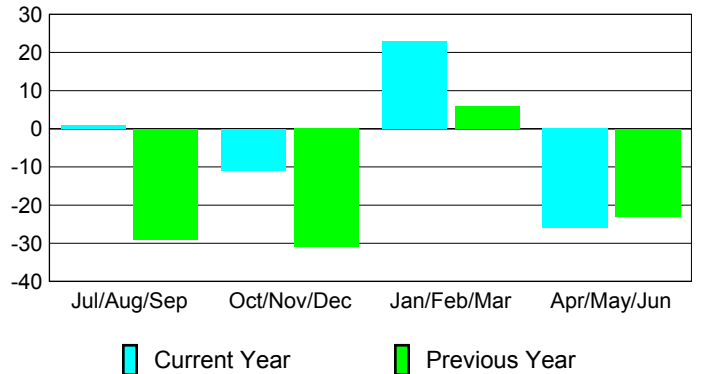

Comparison of Membership Gain/Loss

Current Year Compared to the Previous Year