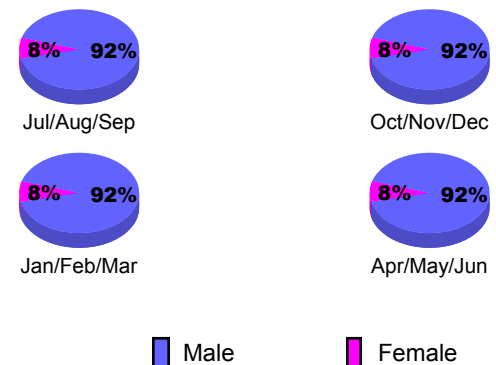

Gender Comparison 2009-2010