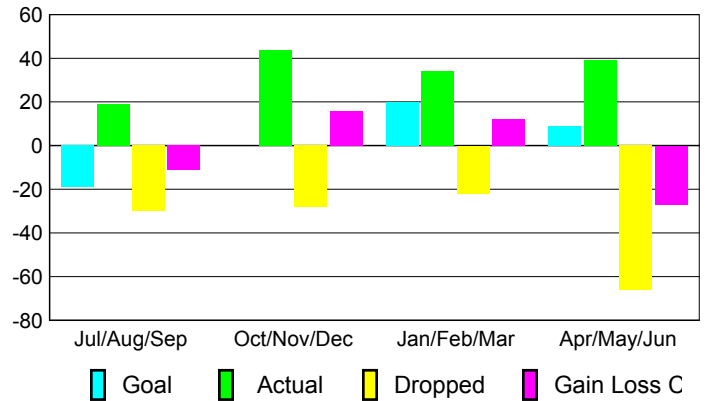

Membership Results 2009-2010

Goal, New, Dropped, Gain/Loss