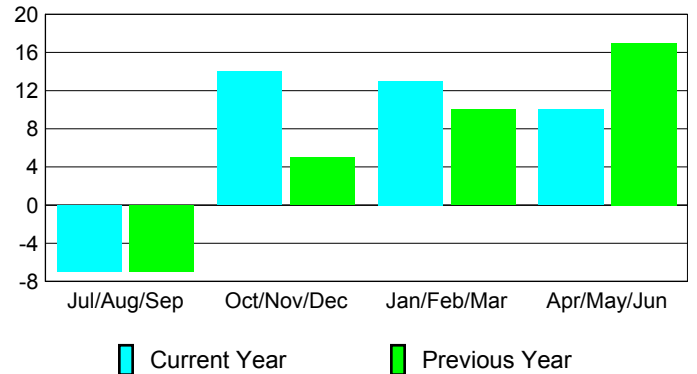

YTD Status Quo Clubs 2009-2010

Status Quo Clubs Compared to Status Quo Members

Gender Comparison 2009-2010

Jul/Aug/Sep

Oct/Nov/Dec

Jan/Feb/Mar

Apr/May/June

Male