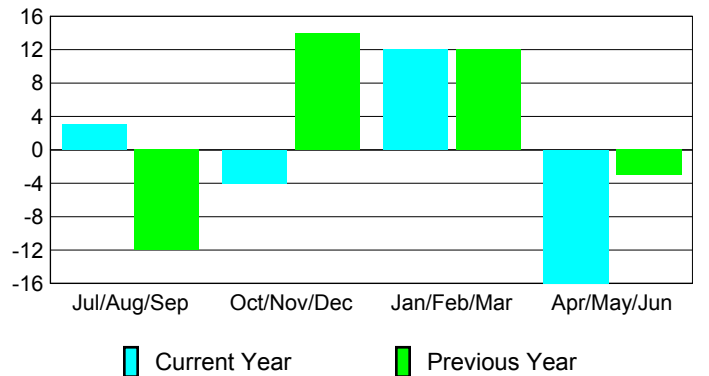

Comparison of Membership Gain/Loss

Current Year Compared to the Previous Year