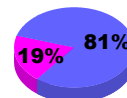

Gender Comparison 2009-2010

Jul/Aug/Sep