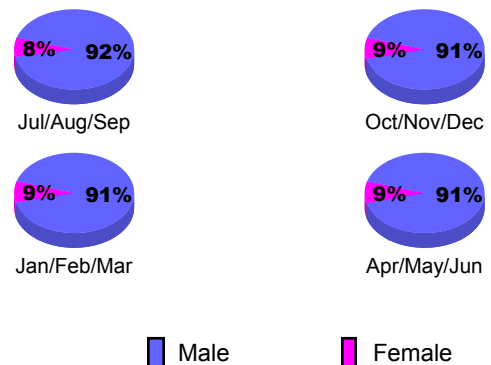

Gender Comparison 2009-2010