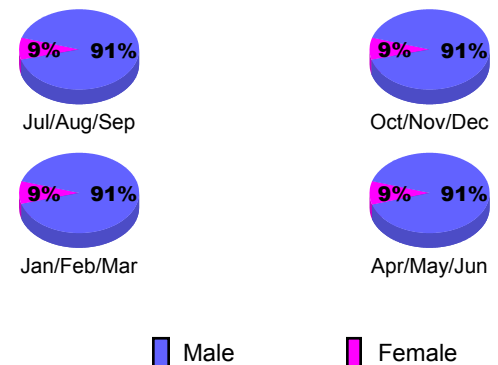

Gender Comparison 2009-2010