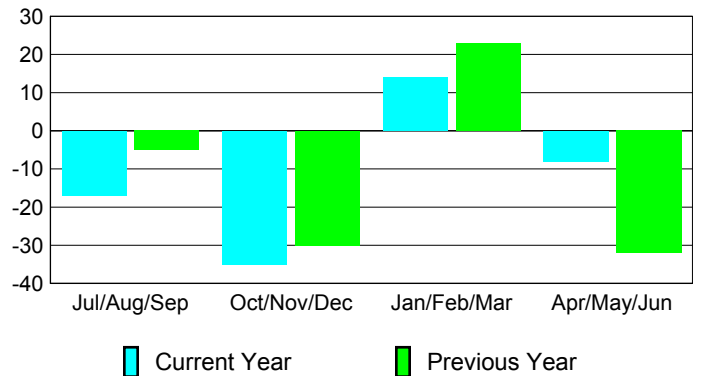

Membership Results 2009-2010

Goal, New, Dropped, Gain/Loss

Comparison of Club Gain/Loss

Current Year Compared to the Previous Year

Comparison of Membership Gain/Loss

Current Year Compared to the Previous Year