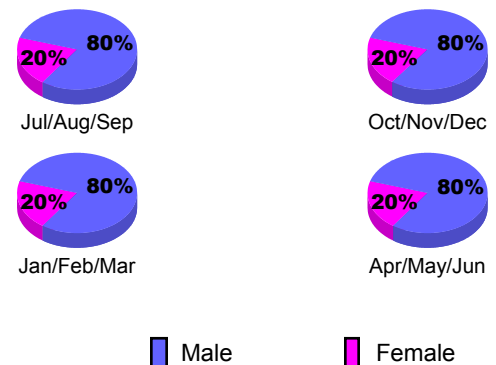

Gender Comparison 2009-2010