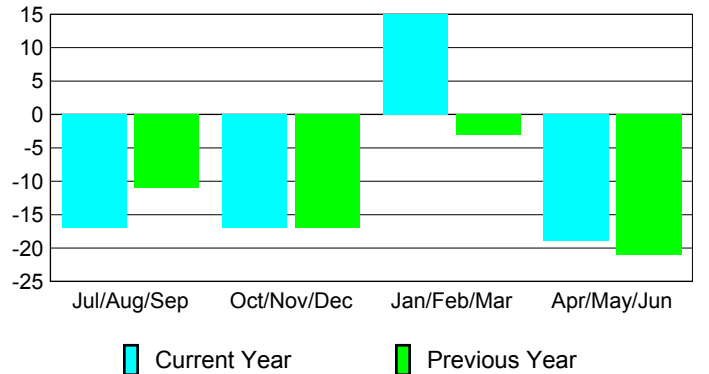

Gender Comparison 2009-2010

Male

Female