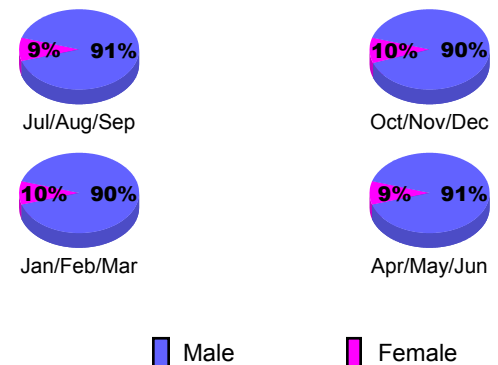

Gender Comparison 2009-2010