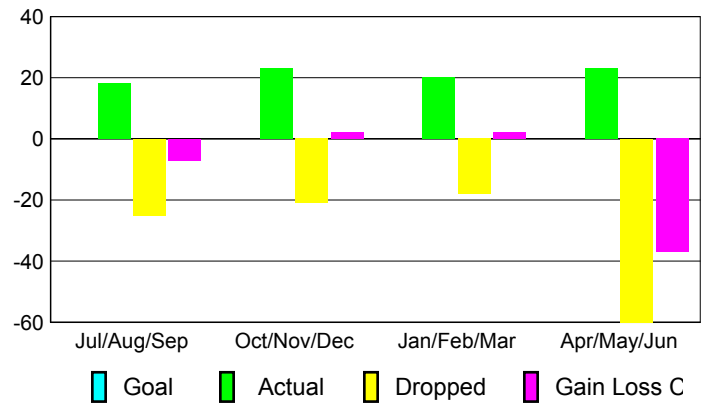

Membership Results 2009-2010

Goal, New, Dropped, Gain/Loss