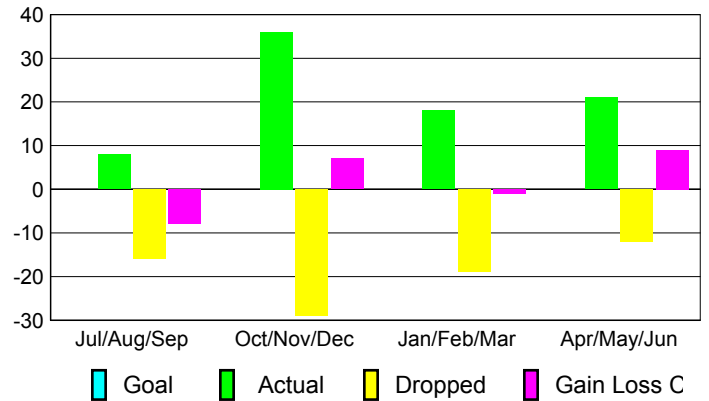

Membership Results 2009-2010

Goal, New, Dropped, Gain/Loss