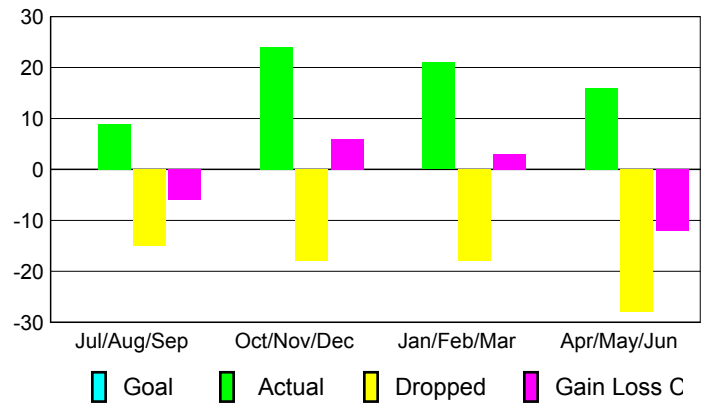

Membership Results 2009-2010

Goal, New, Dropped, Gain/Loss

Comparison of Membership Gain/Loss

Current Year Compared to the Previous Year