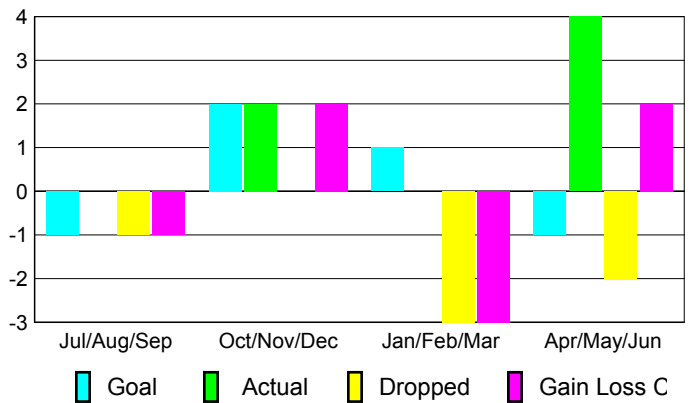

Membership Results 2009-2010

Goal, New, Dropped, Gain/Loss