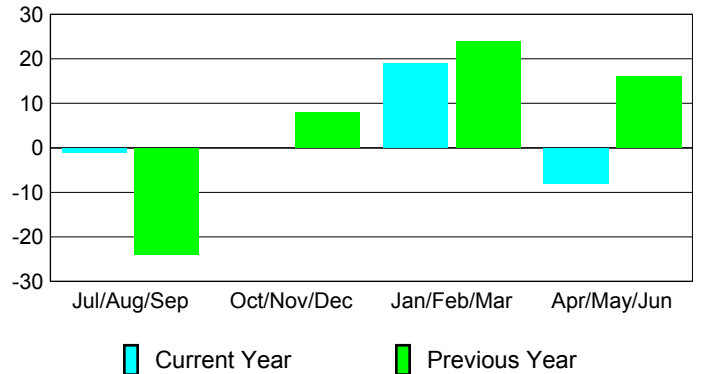

YTD Status Quo Clubs 2009-2010

Status Quo Clubs Compared to Status Quo Members

Gender Comparison 2009-2010

Jul/Aug/Sep

Oct/Nov/Dec

Jan/Feb/Mar

Apr/May/Jun

■ Male