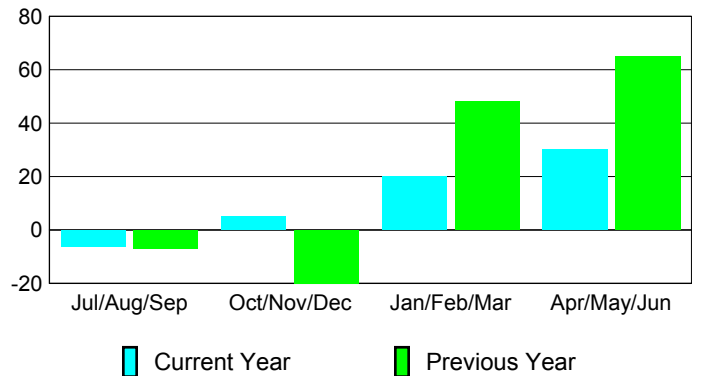

Gender Comparison 2009-2010

Jul/Aug/Sep

Oct/Nov/Dec

Jan/Feb/Mar

Apr/May/Jun

Male

Female