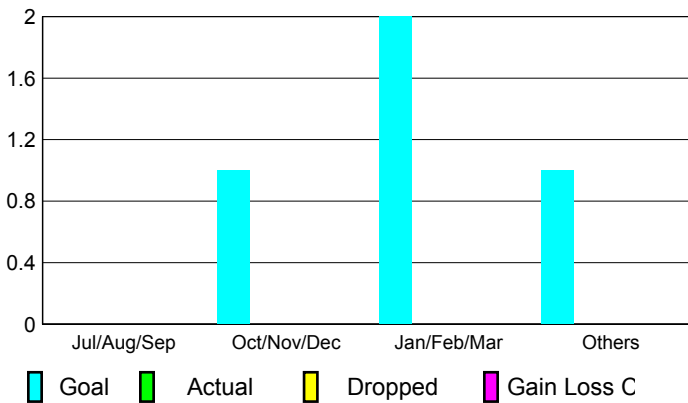

2009-2010 GMT Quarterly Report for District (or Undistricted) **District 109 B**

GMT: JON BJARNI THORSTEINSSO

Location: ICELAND

GMT CA: 4

CLUBS

Club Results
2009-2010

Clubs
2008-2009

Month	New Club Goal	Actual New Clubs	Actual Dropped Clubs	Gain/Loss of Clubs	Gain/Loss of Clubs
Jul/Aug/Sep	0	0	0	0	0
Oct/Nov/Dec	1	0	0	0	0
Jan/Feb/Mar	2	0	0	0	0
Apr/May/June	1	0	0	0	0
Totals	4	0	0	0	0

Club Results 2009-2010

Goal, New, Dropped, Gain/Loss