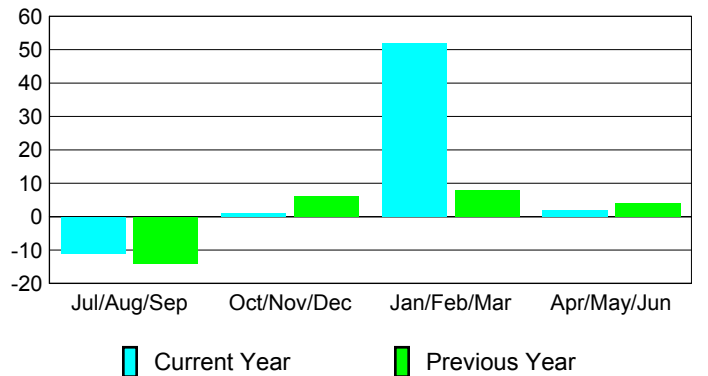

Comparison of Membership Gain/Loss

Current Year Compared to the Previous Year