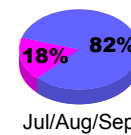

Gender Comparison 2009-2010