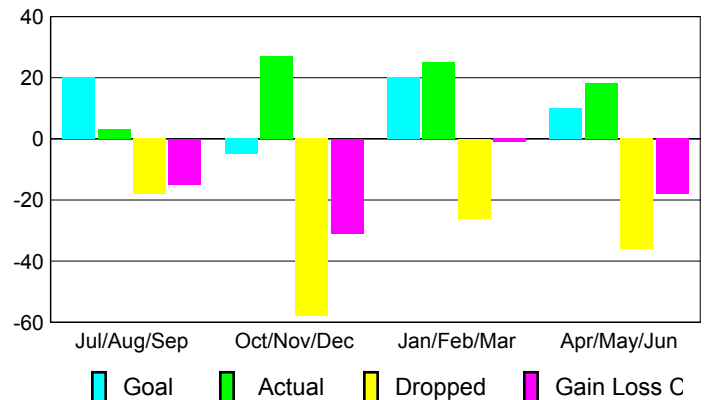

Membership Results 2009-2010

Goal, New, Dropped, Gain/Loss

Comparison of Membership Gain/Loss

Current Year Compared to the Previous Year