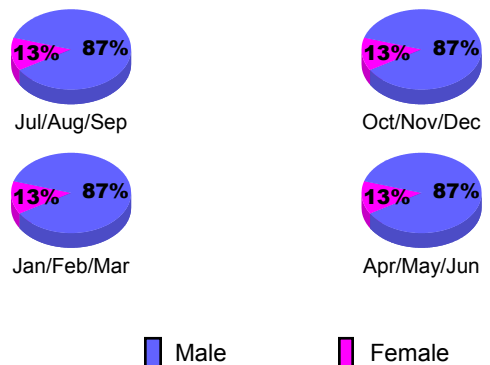

Gender Comparison 2009-2010