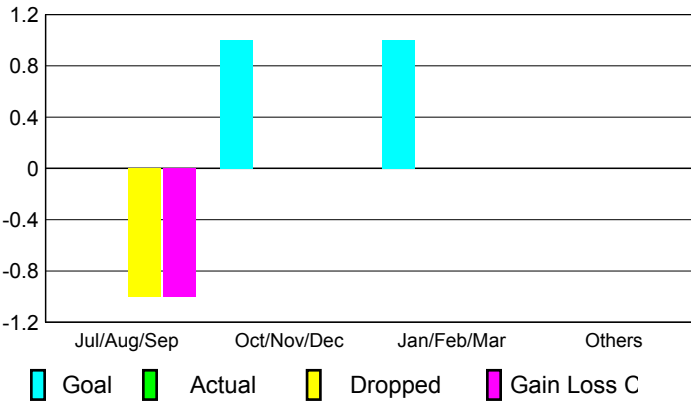

2009-2010 GMT Quarterly Report for District (or Undistricted) **District 107 N**

GMT: JON BJARNI THORSTEINSSO

Location: FINLAND

GMT CA: 4

CLUBS

Club Results
2009-2010

Clubs
2008-2009

Month	New Club Goal	Actual New Clubs	Actual Dropped Clubs	Gain/Loss of Clubs	Gain/Loss of Clubs
Jul/Aug/Sep	0	0	-1	-1	0
Oct/Nov/Dec	1	0	0	0	0
Jan/Feb/Mar	1	0	0	0	0
Apr/May/June	0	0	0	0	2
Totals	2	0	-1	-1	2

Club Results 2009-2010

Goal, New, Dropped, Gain/Loss