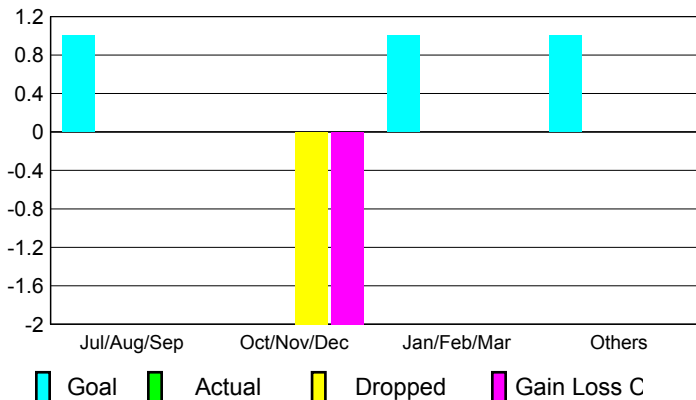

2009-2010 GMT Quarterly Report for District (or Undistricted) **District 107 B**

GMT: **JON BJARNI THORSTEINSSO**

Location: **FINLAND**

GMT CA: **4**

CLUBS

Club Results
2009-2010

Clubs
2008-2009

Month	New Club Goal	Actual New Clubs	Actual Dropped Clubs	Gain/Loss of Clubs	Gain/Loss of Clubs
Jul/Aug/Sep	1	0	0	0	0
Oct/Nov/Dec	0	0	-2	-2	0
Jan/Feb/Mar	1	0	0	0	0
Apr/May/June	1	0	0	0	0
Totals	3	0	-2	-2	0

Club Results 2009-2010

Goal, New, Dropped, Gain/Loss

Comparison of Club Gain/Loss

Current Year Compared to the Previous Year