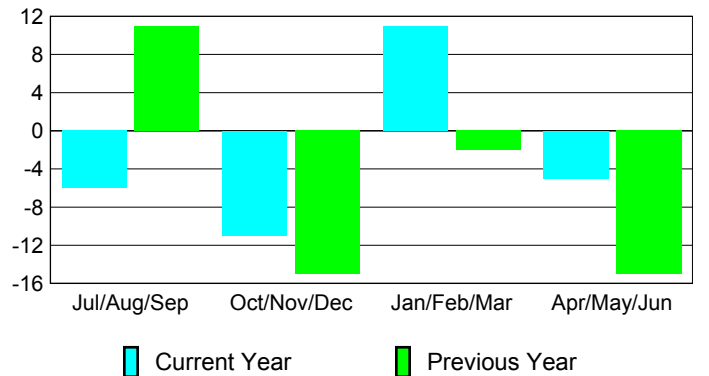

Gender Comparison 2009-2010

Male

Female