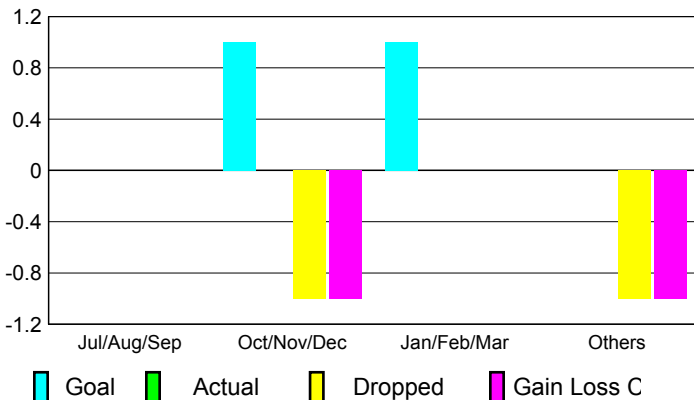

2009-2010 GMT Quarterly Report for District (or Undistricted) **District 107 K**

GMT: **JON BJARNI THORSTEINSSO**

Location: **FINLAND**

GMT CA: **4**

CLUBS

Club Results
2009-2010

Clubs
2008-2009

Month	New Club Goal	Actual New Clubs	Actual Dropped Clubs	Gain/Loss of Clubs	Gain/Loss of Clubs
Jul/Aug/Sep	0	0	0	0	0
Oct/Nov/Dec	1	0	-1	-1	0
Jan/Feb/Mar	1	0	0	0	0
Apr/May/June	0	0	-1	-1	0
Totals	2	0	-2	-2	0

Club Results 2009-2010

Goal, New, Dropped, Gain/Loss