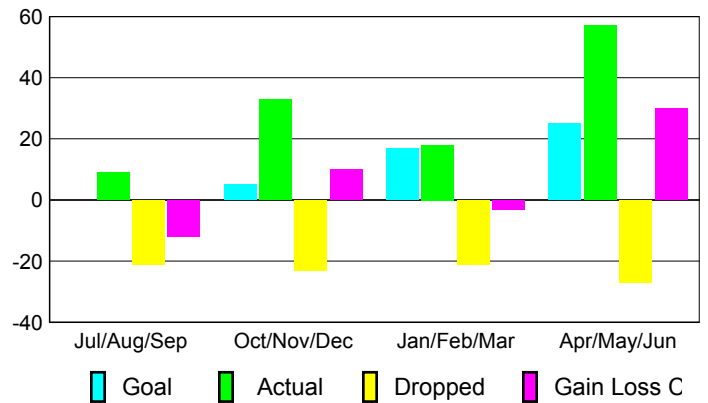

Membership Results 2009-2010

Goal, New, Dropped, Gain/Loss

Comparison of Membership Gain/Loss

Current Year Compared to the Previous Year