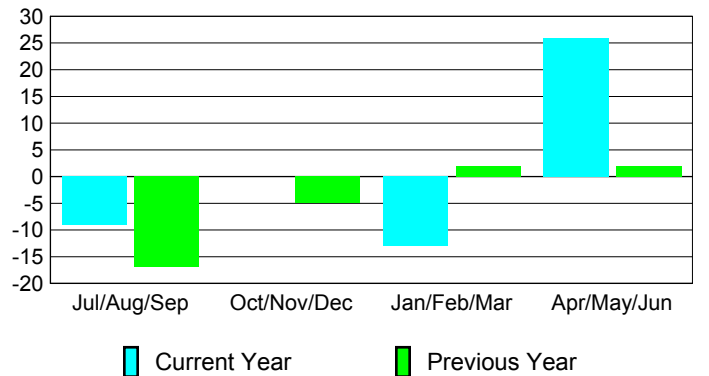

Gender Comparison 2009-2010

Jul/Aug/Sep

Oct/Nov/Dec

Jan/Feb/Mar

Apr/May/June

Male

Female