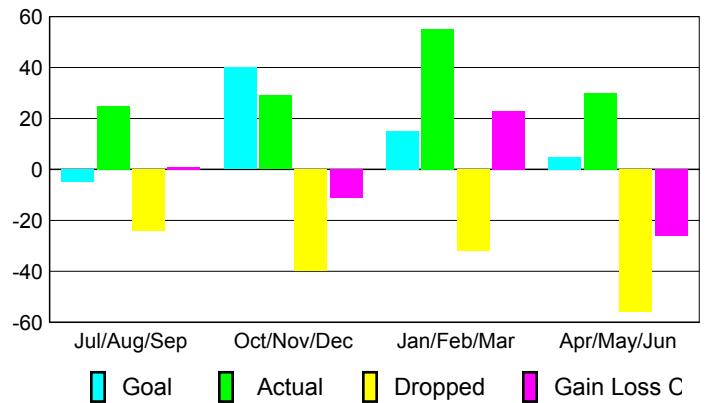

Membership Results 2009-2010

Goal, New, Dropped, Gain/Loss