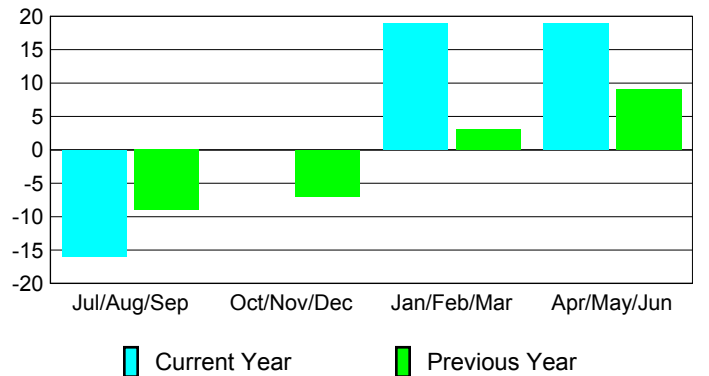

Gender Comparison 2009-2010

Jul/Aug/Sep

Oct/Nov/Dec

Jan/Feb/Mar

Apr/May/June

Male

Female