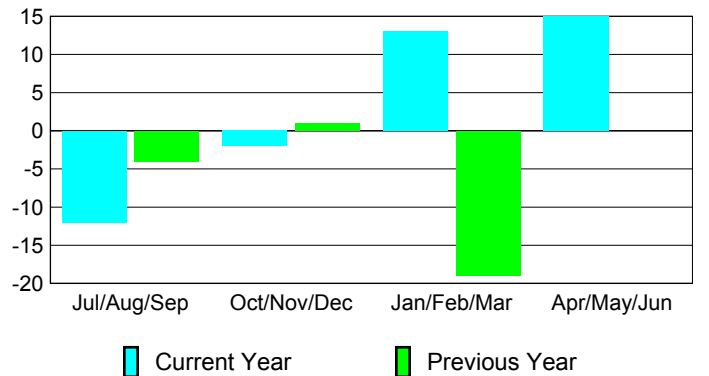

Comparison of Membership Gain/Loss

Current Year Compared to the Previous Year