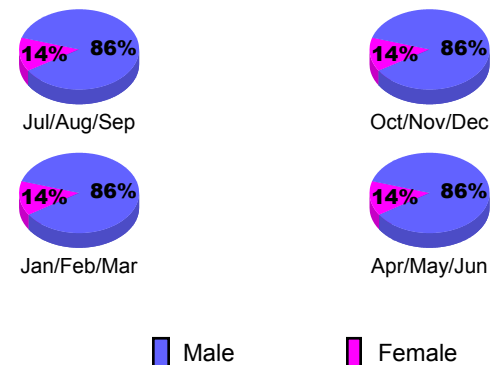

Gender Comparison 2009-2010