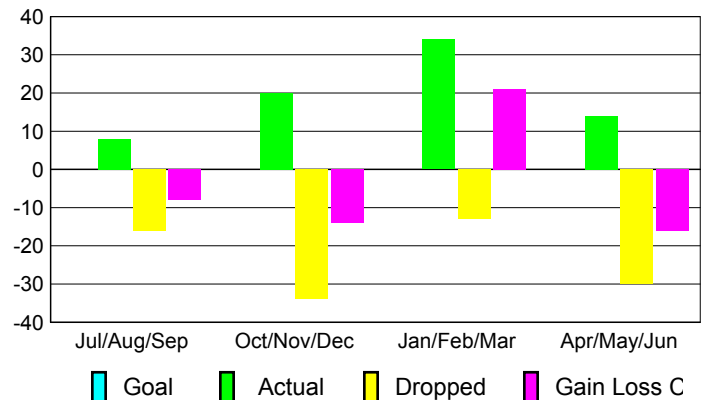

Membership Results 2009-2010

Goal, New, Dropped, Gain/Loss

Comparison of Membership Gain/Loss

Current Year Compared to the Previous Year