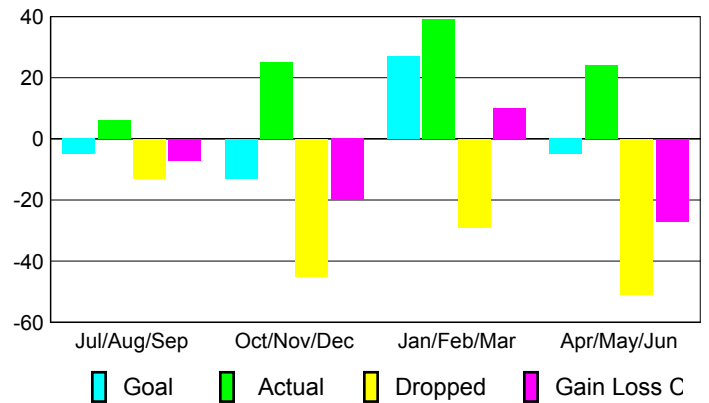

Membership Results 2009-2010

Goal, New, Dropped, Gain/Loss