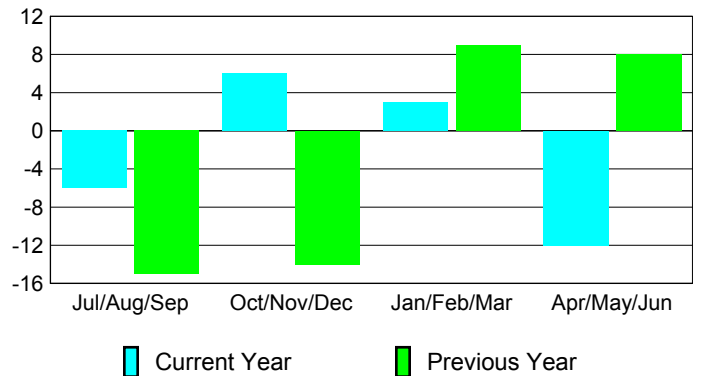

Gender Comparison 2009-2010

Jul/Aug/Sep

Oct/Nov/Dec

Jan/Feb/Mar

Apr/May/June

Male

Female