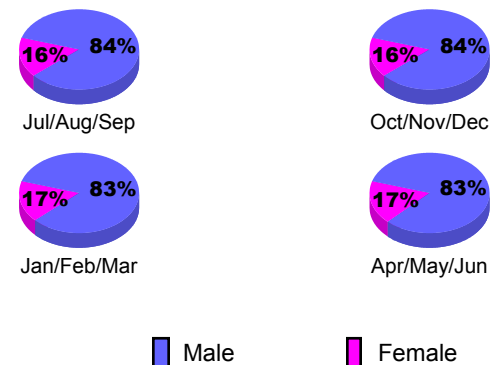

YTD Status Quo Clubs 2009-2010

Status Quo Clubs Compared to Status Quo Members

Gender Comparison 2009-2010

2009-2010 GMT Quarterly Report for District (or Undistricted) **District 107 M**

GMT: JON BJARNI THORSTEINSSO