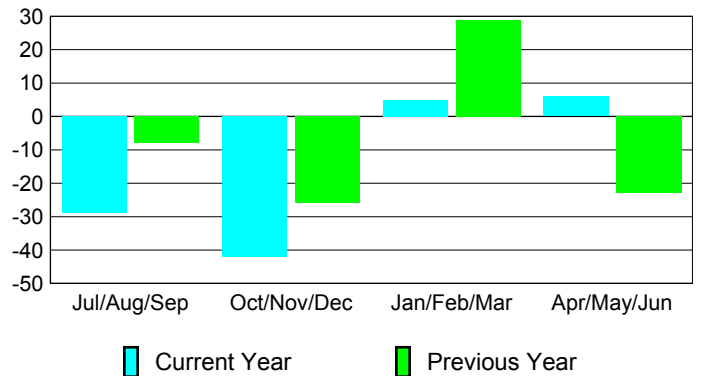

Comparison of Membership Gain/Loss

Current Year Compared to the Previous Year