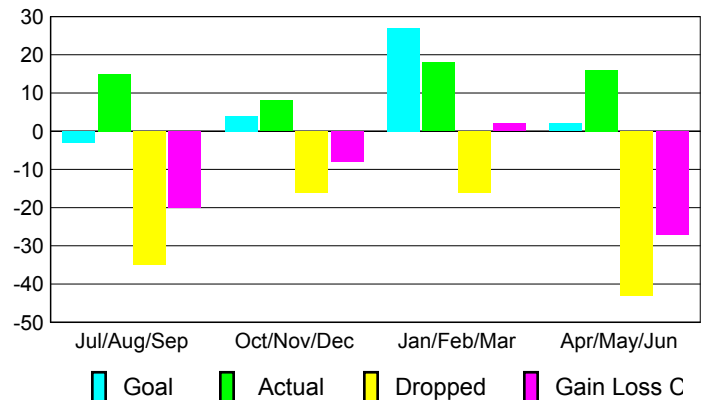

Membership Results 2009-2010

Goal, New, Dropped, Gain/Loss

Comparison of Membership Gain/Loss

Current Year Compared to the Previous Year