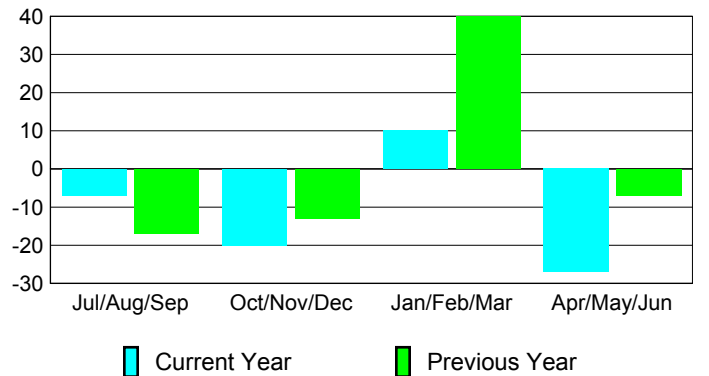

Comparison of Membership Gain/Loss

Current Year Compared to the Previous Year