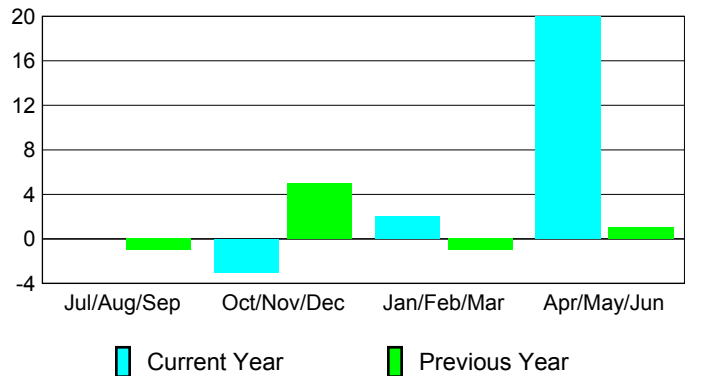

Comparison of Membership Gain/Loss

Current Year Compared to the Previous Year