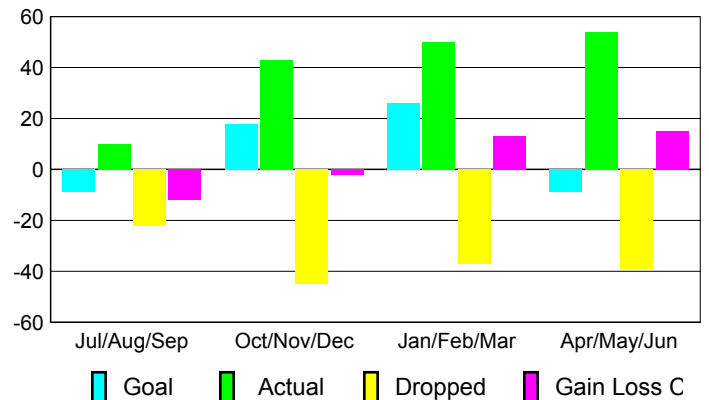

Membership Results 2009-2010

Goal, New, Dropped, Gain/Loss