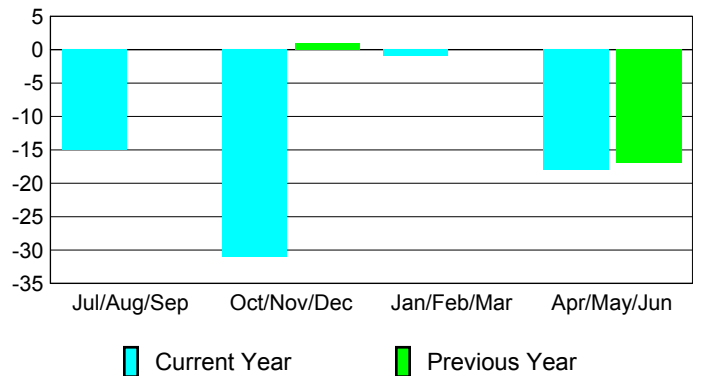

Gender Comparison 2009-2010

Jul/Aug/Sep

Oct/Nov/Dec

Jan/Feb/Mar

Apr/May/June

Male

Female