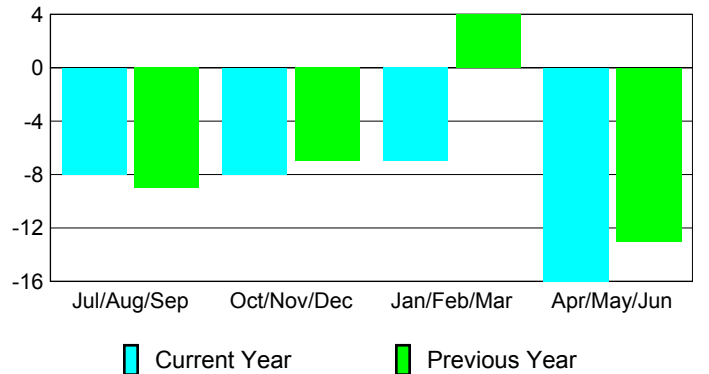

Gender Comparison 2009-2010

Jul/Aug/Sep

Oct/Nov/Dec

Jan/Feb/Mar

Apr/May/June

Male

Female