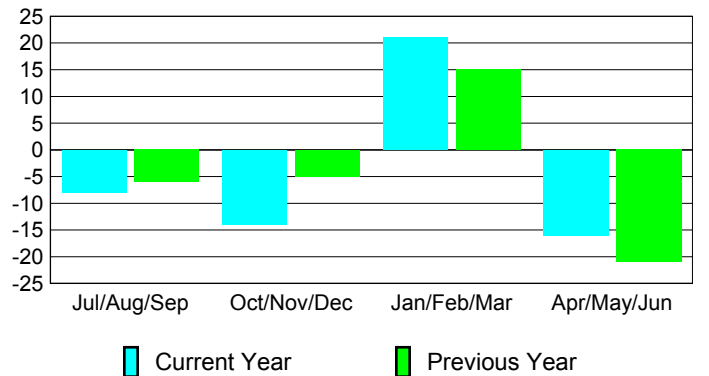

Gender Comparison 2009-2010

Male

Female