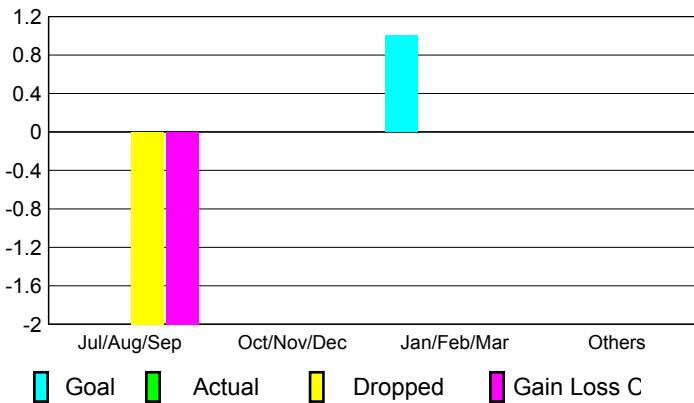

2009-2010 GMT Quarterly Report for District (or Undistricted) **District 106 A**

GMT: JON BJARNI THORSTEINSSO

Location: DENMARK

GMT CA: 4

CLUBS

Club Results
2009-2010

Clubs
2008-2009

Month	New Club Goal	Actual New Clubs	Actual Dropped Clubs	Gain/Loss of Clubs	Gain/Loss of Clubs
Jul/Aug/Sep	0	0	-2	-2	0
Oct/Nov/Dec	0	0	0	0	0
Jan/Feb/Mar	1	0	0	0	0
Apr/May/June	0	0	0	0	0
Totals	1	0	-2	-2	0

Club Results 2009-2010

Goal, New, Dropped, Gain/Loss