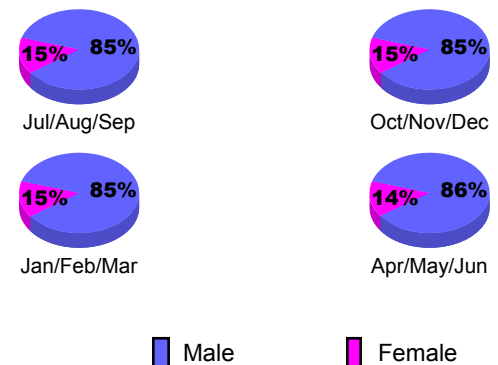

Gender Comparison 2009-2010