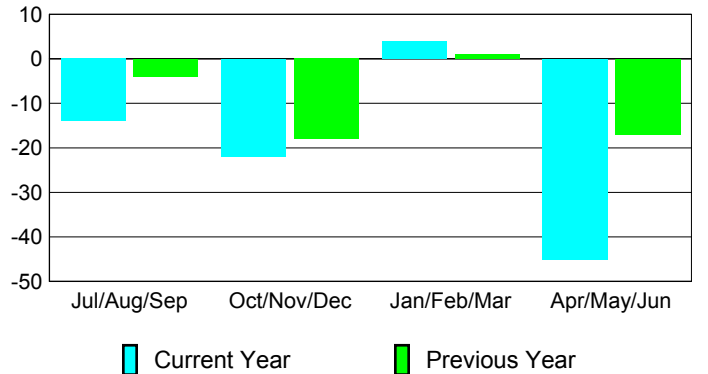

Comparison of Membership Gain/Loss

Current Year Compared to the Previous Year