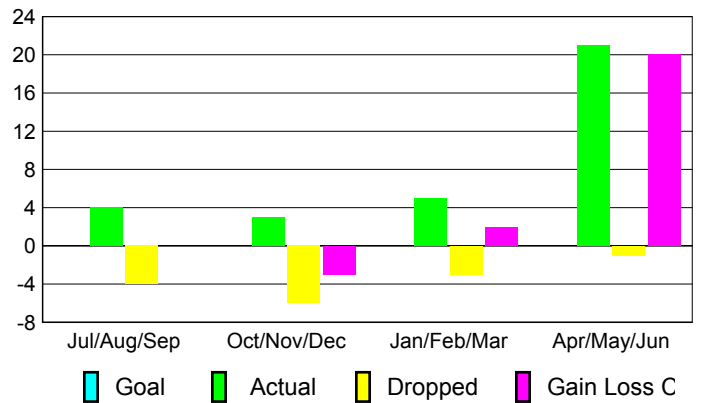

Membership Results 2009-2010

Goal, New, Dropped, Gain/Loss