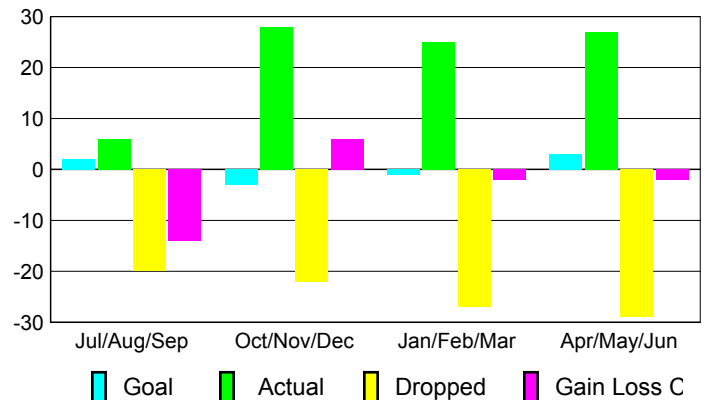

Membership Results 2009-2010

Goal, New, Dropped, Gain/Loss