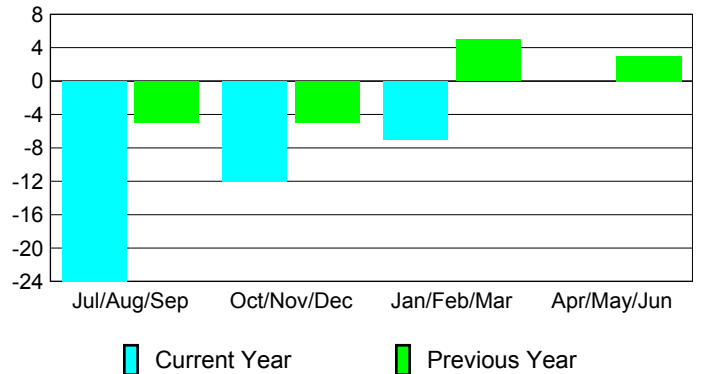

Comparison of Membership Gain/Loss

Current Year Compared to the Previous Year