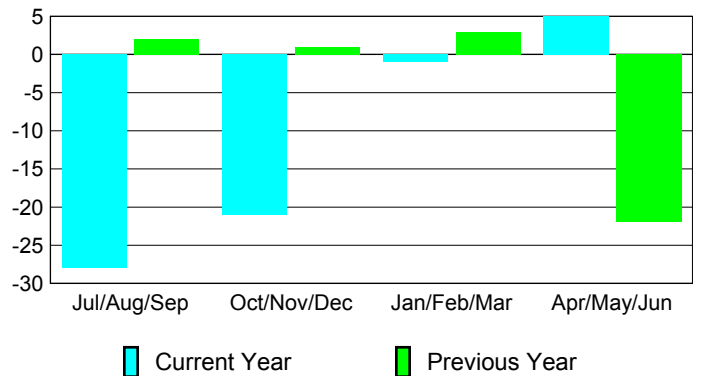

Gender Comparison 2009-2010

Jul/Aug/Sep

Oct/Nov/Dec

Jan/Feb/Mar

Apr/May/June

Male

Female