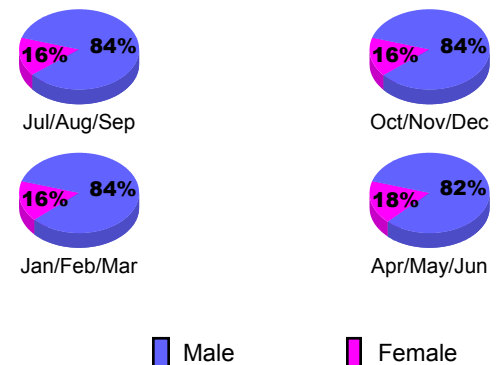

Gender Comparison 2009-2010