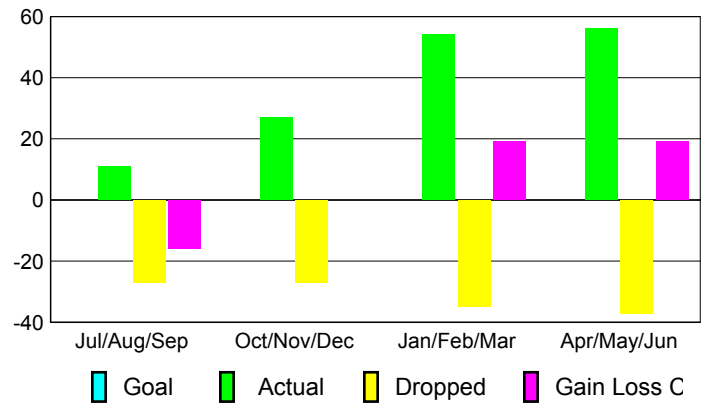

Membership Results 2009-2010

Goal, New, Dropped, Gain/Loss

Comparison of Membership Gain/Loss

Current Year Compared to the Previous Year