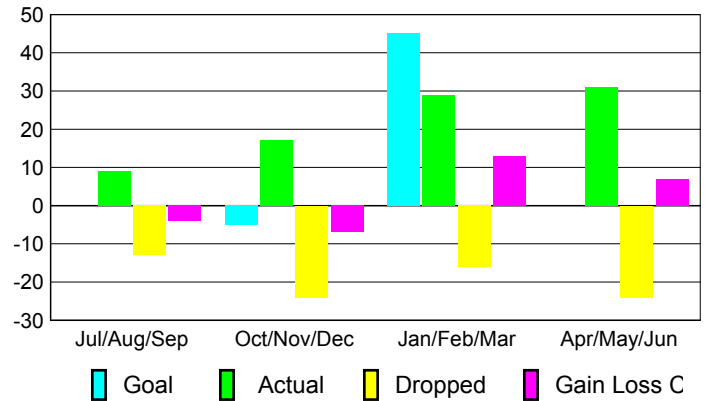

Membership Results 2009-2010

Goal, New, Dropped, Gain/Loss